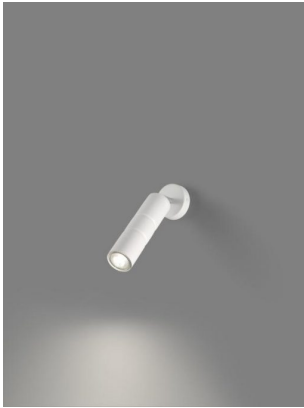

to illuminate a corner of a room.

Turbo is a collection suitable for refined and modern environments that gives your environment a touch of personality and originality. A complete series composed of wall lamps, suspensions, ceiling lights and table lamps of various sizes.

DESCRIZIONE PRODOTTO

Turbo 1 light ceiling lamp available in 4 finishes: painted white, painted black, painted burnished and painted gold.

A ceiling light with a simple design that can be used to illuminate small rooms, passageways or to illuminate a corner of a room.

INFORMAZIONI AGGIUNTIVE

Weight	0,8 kg
Dimensions	Diameter cm.5
Hight	20 cm
Finishes	black , brunito verniciato , painted gold , white
product type	Ceiling lamp
manufacturer	Metal Lux
Product ready in	30 days
Manufacturer\'s warranty	24 months
Rooms	Living room , Dining room , Kitchen , Bedroom , Entrance / Corridor / Stairway
Style	Modern , Contemporary , Minimal

Send

YOU MAY ALSO LIKE...

[Wall lamp 2 lights -
268.102.04 Turbo -
Metal Lux](#)

[1-light ceiling lamp-
268.301.02 Turbo -
Metal Lux](#)

[1-light suspension-
268.511.05 Turbo -
Metal Lux](#)

[10-light suspension-
268.199.02 Turbo -
Metal Lux](#)