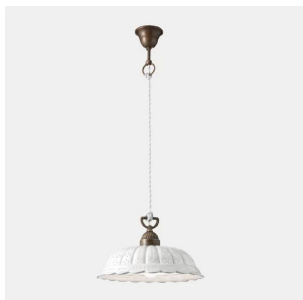

**[Il Fanale Anita 1-
light pendant lamp -
061.08.OC](#)**