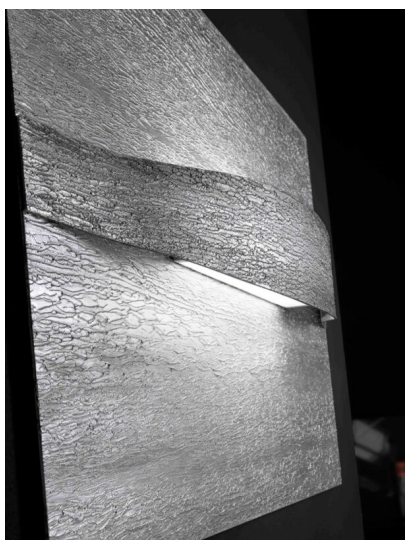

1-LIGHT SCONCE - 4501 ART&LIGHT - SELENE

€ 1.016,00

1-light sconce, silver horizon. This splendid sconce consists of special textured art panels, handmade and decorated with special techniques. Thanks to this type of fabric with a reflective surface, that creates particular colour effects, This wall lamp create a particularly charming space. Two available horizons: silver and bronze

GALLERIA IMMAGINI

DESCRIZIONE PRODOTTO

1-light sconce, silver horizon. This splendid sconce consists of special textured art panels, handmade and decorated with special techniques. Thanks to this type of fabric with a reflective surface, that

creates particular colour effects, This wall lamp create a particularly charming space. Two available horizons: silver and bronze

INFORMAZIONI AGGIUNTIVE

Diameter	=
Dimensions	L 140 H 75
bulbs	55W 2G11
product type	wall lamp
Product ready in	30 days
Rooms	Living room , Dining room , Bedroom , Entrance / Corridor / Stairway
Style	Modern , Contemporary