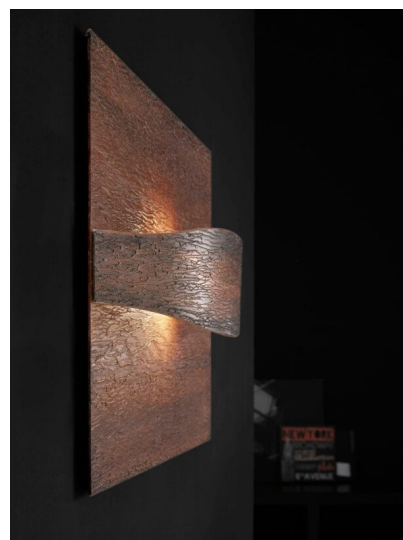

1-LIGHT SCONCE - 4501 ART&LIGHT - SELENE

€ 1.016,00

1-light sconce, silver horizon. This splendid sconce consists of special textured art panels, handmade and decorated with special techniques. Thanks to this type of fabric with a reflective surface, that creates particular colour effects, This wall lamp create a particularly charming space. Two available horizons: silver and bronze

SKU: 4501 | **Categories:** [Applique](#), [Indoor Lighting](#) |

VARIATIONS

Image	SKU	Stock Status	Stock Quantity	Description	Finishing	Price
	4501-argento				silver	€ 1.016,00
	4501-bronzo				bronze	€ 1.016,00

GALLERIA IMMAGINI

DESCRIZIONE PRODOTTO

1-light sconce, silver horizon. This splendid sconce consists of special textured art panels, handmade and decorated with special techniques. Thanks to this type of fabric with a reflective surface, that

creates particular colour effects, This wall lamp create a particularly charming space. Two available horizons: silver and bronze

INFORMAZIONI AGGIUNTIVE

Diameter	=
Dimensions	L 140 H 75
bulbs	55W 2G11
product type	wall lamp
Product ready in	30 days
Rooms	Living room , Dining room , Bedroom , Entrance / Corridor / Stairway
Style	Modern , Contemporary