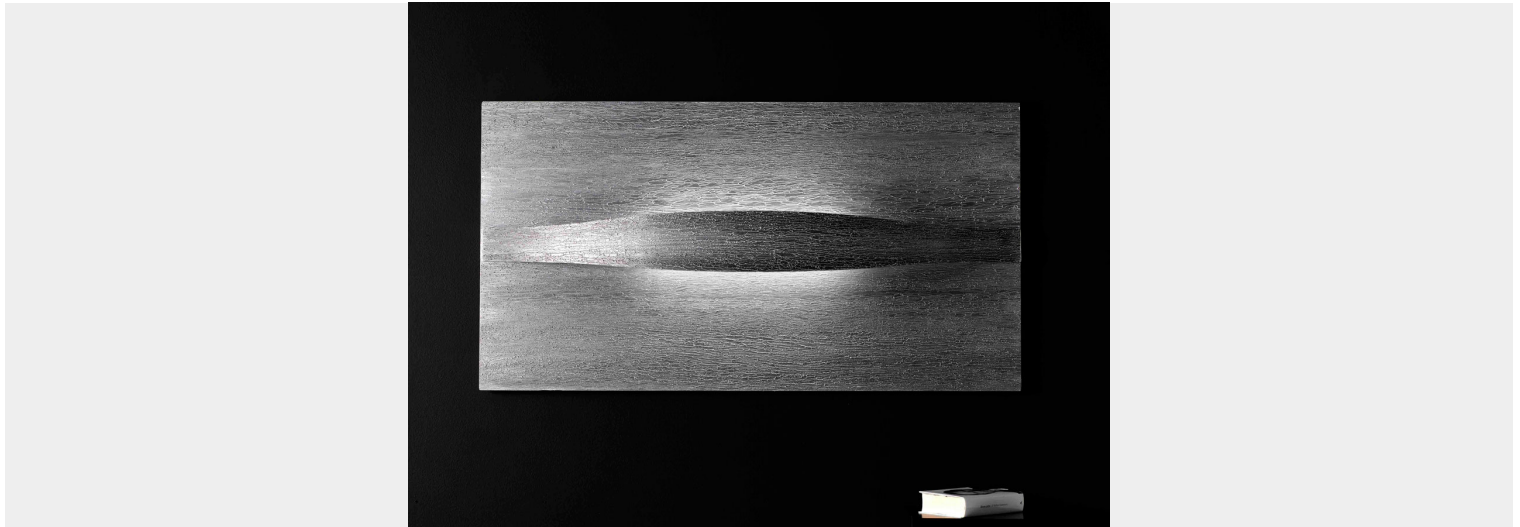

1-LIGHT SCONCE - 4501 ART&LIGHT - SELENE

€ 1.016,00

1-light sconce, silver horizon. This splendid sconce consists of special textured art panels, handmade and decorated with special techniques. Thanks to this type of fabric with a reflective surface, that creates particular colour effects, This wall lamp create a particularly charming space. Two available horizons: silver and bronze

GALLERIA IMMAGINI

DESCRIZIONE PRODOTTO

1-light sconce, silver horizon. This splendid sconce consists of special textured art panels, handmade and decorated with special techniques. Thanks to this type of fabric with a reflective surface, that

creates particular colour effects, This wall lamp create a particularly charming space. Two available horizons: silver and bronze

INFORMAZIONI AGGIUNTIVE

Diameter	=
Dimensions	L 140 H 75
bulbs	55W 2G11
product type	wall lamp
Product ready in	30 days
Rooms	Living room , Dining room , Bedroom , Entrance / Corridor / Stairway
Style	Modern , Contemporary