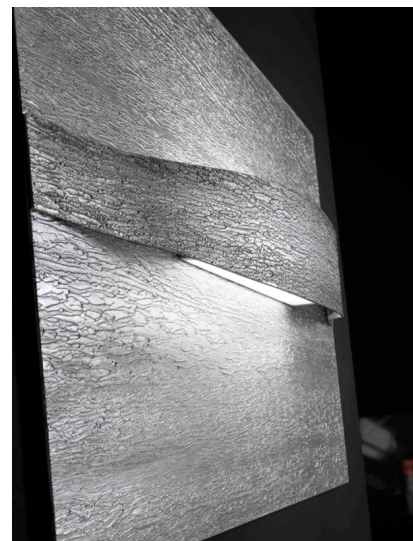

1-LIGHT SCONCE -4500- SELENE ART&LIGHT

€ 586,00

1-light sconce, silver horizon. This splendid sconce consists of special textured art panels, handmade and decorated with specific techniques. Thanks to this type of fabric with a reflective surface that creates particular colour effects, This wall lamp create a particularly charming space. Two available horizons silver and bronze

GALLERIA IMMAGINI

DESCRIZIONE PRODOTTO

1-light sconce, silver horizon. This splendid sconce consists of special textured art panels, handmade and decorated with specific techniques. Thanks to this type of fabric with a reflective surface that