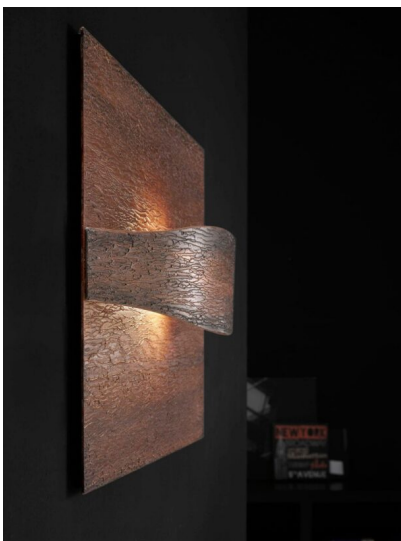

1-LIGHT SCONCE -4500- SELENE ART&LIGHT

€ 586,00

1-light sconce, silver horizon. This splendid sconce consists of special textured art panels, handmade and decorated with specific techniques. Thanks to this type of fabric with a reflective surface that creates particular colour effects, This wall lamp create a particularly charming space. Two available horizons silver and bronze

SKU: 4500 | **Categories:** [Applique](#), [Indoor Lighting](#) |

VARIATIONS

Image	SKU	Stock Status	Stock Quantity	Description Finishing	Price
	4500-argento			silver	€ 586,00
	4500-bronzo			bronze	€ 586,00

GALLERIA IMMAGINI

DESCRIZIONE PRODOTTO

1-light sconce, silver horizon. This splendid sconce consists of special textured art panels, handmade and decorated with specific techniques. Thanks to this type of fabric with a reflective surface that

creates particular colour effects, This wall lamp create a particularly charming space. Two available horizons silver and bronze

INFORMAZIONI AGGIUNTIVE

Diameter	=
Dimensions	L 76 H 51
bulbs	26W Gx24
product type	wall lamp
Product ready in	30 days
Rooms	Living room , Dining room , Bedroom , Entrance / Corridor / Stairway
Style	Modern , Contemporary