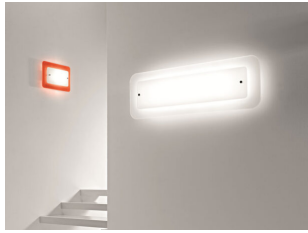

**1-LIGHT SCONCE - POP UP - 0614 SELENE****€ 182,00**

1-light sconce with lampshade made of internal sand blasted glass and externally polished. The lower part can be plexiglass, available in white and orange colours, or steel with finish in gold or silver leaf. Ideal to illuminate entrances, staircases, corridors, dining rooms, living rooms and bedrooms. The Pop Up collection has modern design, with geometric and soft lines at once. The particularity of this collection are the two overlapping lampshade, the top one in glass and the lower one in plexiglass or steel. In addition to the sconce in different dimensions, ceiling lamps in three different dimensions are available. Please specify the colour of the lower lampshade made of the "notes" section. Available colours: leaf gold (006), white (011), orange (031), silver leaf (033)

## DESCRIZIONE PRODOTTO

1-light sconce with lampshade made of internal sand blasted glass and externally polished. The lower part can be plexiglass, available in white and orange colours, or steel with finish in gold or silver leaf. Ideal to illuminate entrances, staircases, corridors, dining rooms, living rooms and bedrooms. The Pop Up collection has modern design, with geometric and soft lines at once. The particularity of this collection are the two overlapping lampshade, the top one in glass and the lower one in plexiglass or steel. In addition to the sconce in different dimensions, ceiling lamps in three different dimensions are available. Please specify the colour of the lower lampshade made of the "notes" section. Available colours: leaf gold (006), white (011), orange (031), silver leaf (033)

Send

**YOU MAY ALSO LIKE...**

**1-light sconce -  
0613 - Popo Up  
Selene**

**4-light ceiling lamp  
- 0612 - Pop up -  
Selene**

**2-light ceiling lamp-  
0611 - Pop up -  
Selene**

**2-light ceiling lamp-  
0610 - Pop Up  
Selene  
Illuminazione**