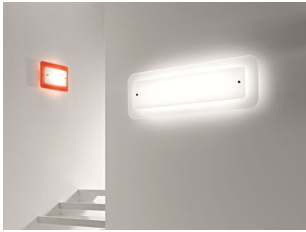

YOU MAY ALSO LIKE...

[1-light sconce - Pop up - 0614 Selene](#)