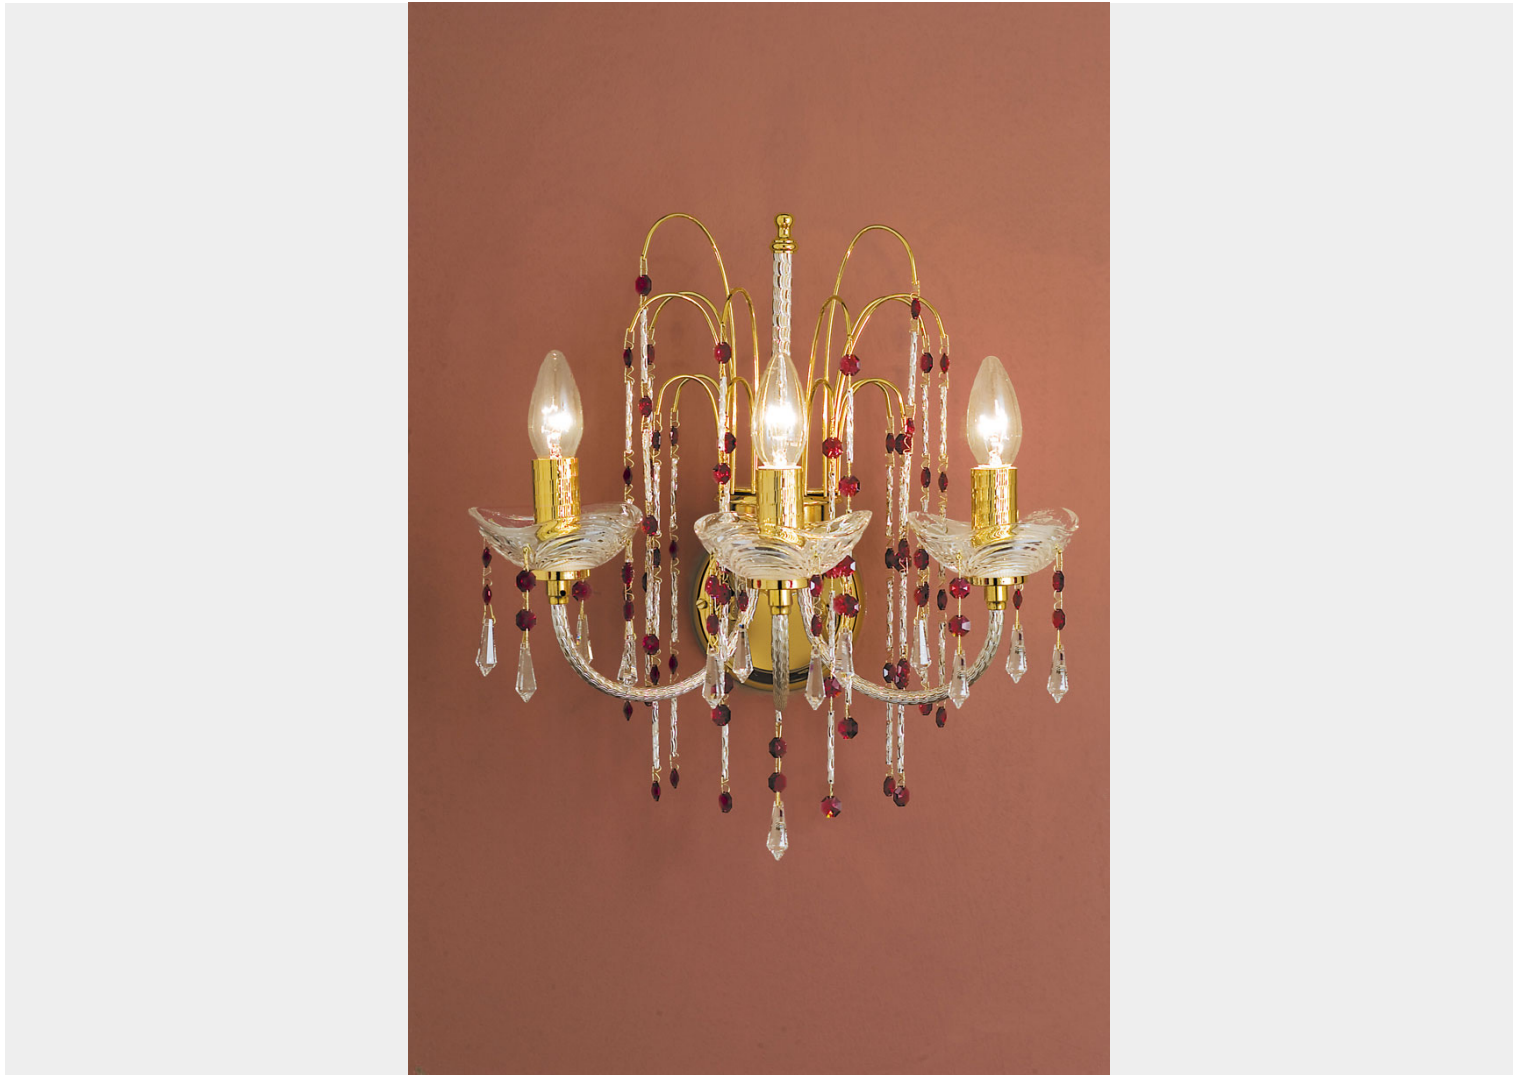

3-LIGHT SCONCE 413/A3 ROYAL CRYSTAL ARREDOLUCE

€ 329,00

Elegant 3-light golden metal wall lamp, with parts in diamond aluminium and Bordeaux octagons.

Recommended to illuminate entrances stairs, corridors, at mirrors' sides, halls, living rooms and bedrooms in classic style furniture.

Chrome finish version also available.
Chandeliers with 5 or 8 lights and table lamps are also available in this collection.

SKU: 413/A3 | **Categories:** [Applique](#), [Indoor Lighting](#) | **Tags:** [wall sconce with swarovski crystal](#), [wall sconce with crystal](#), [diamond aluminum wall sconce](#)

VARIATIONS

Image	SKU	Stock Status	Stock Quantity	Description	Available colours	Price
	413/A3 CROMO				Chrome	€ 329,00
	413/A3 ORO				24 kt gold	€ 329,00

DESCRIZIONE PRODOTTO

Elegant 3-light golden metal wall lamp, with parts in diamond aluminium and Bordeaux octagons. Recommended to illuminate entrances stairs, corridors, at mirrors' sides, halls, living rooms and bedrooms in classic style furniture.
Chrome finish version also available.
Chandeliers with 5 or 8 lights and table lamps are also available in this collection.

INFORMAZIONI AGGIUNTIVE

Weight	2 kg
Diameter	4,5
Height (cm)	40
bulbs	max 60W E14 for light
light bulbs	not included
structure	Metal
Available colours	24 kt gold , Chrome
product type	wall lamp
Rooms	Living room , Dining room , Bedroom , Entrance / Corridor / Stairway , Bathroom , Attic , Office
Product ready in	30 days
Manufacturer\'s warranty	24 months