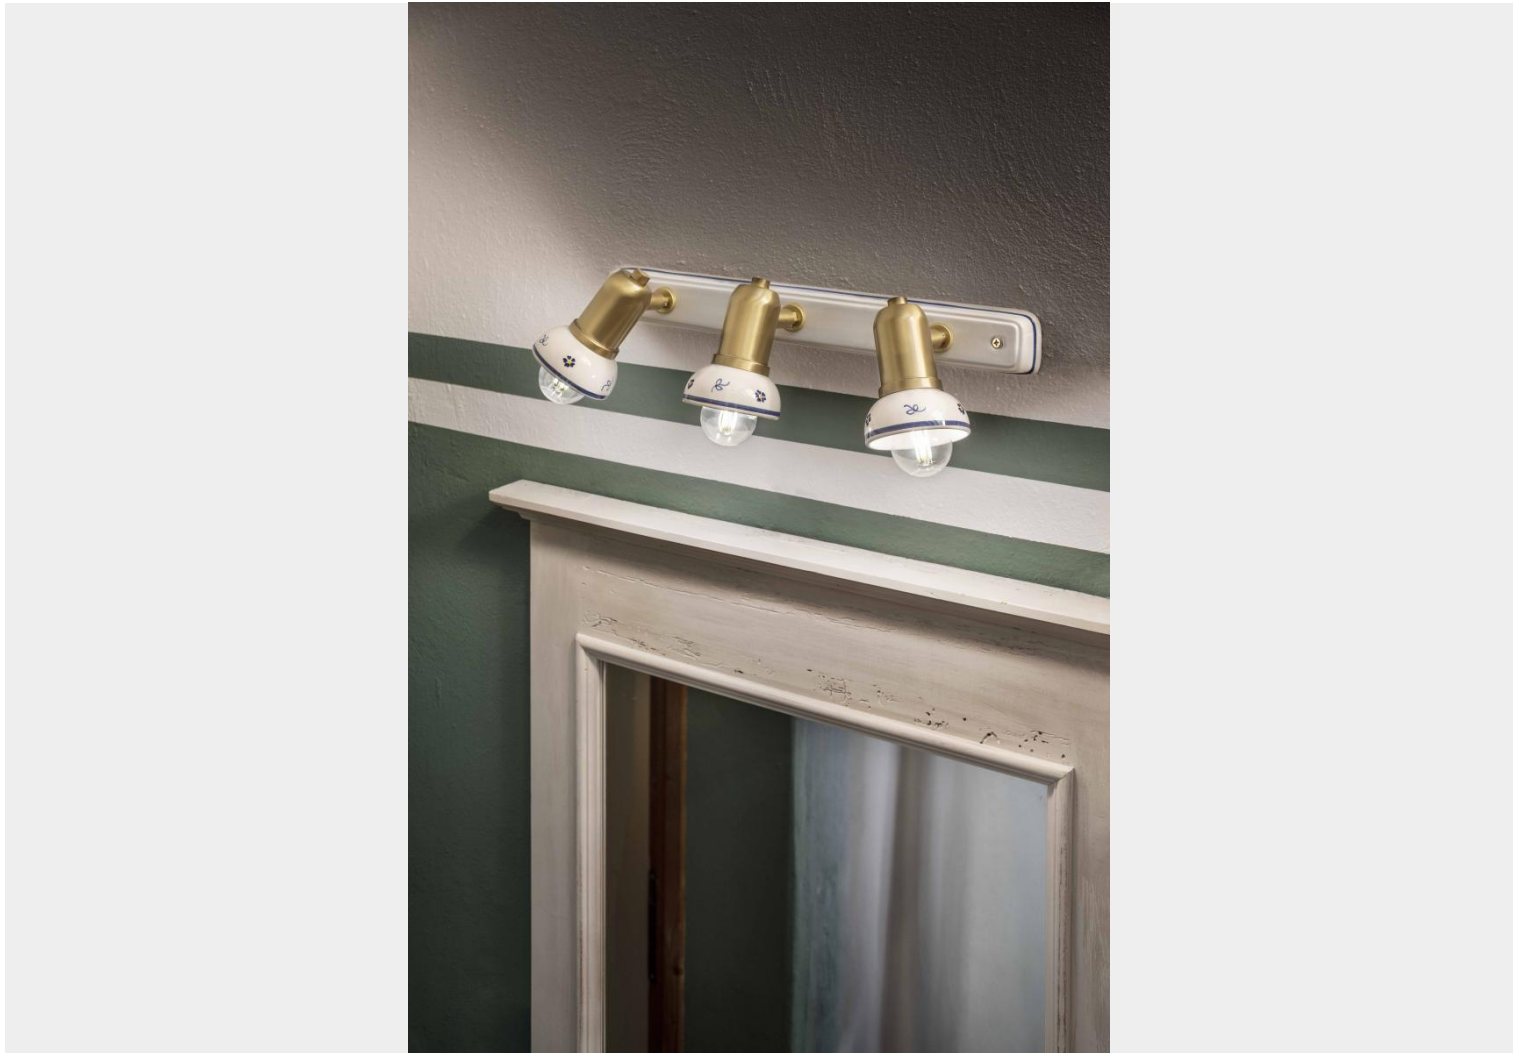

3-LIGHT SCONCE SAVONA - C183/AP FERROLUCE CLASSIC

~~€ 536,00~~ **€ 403,00**

Savona 3-light sconce, satina brass (OS) metal elements and in decorated white ceramic (44 dec. FFB). The length is cm. 41, thickness cm. 17. Ideal to illuminate corridors, entrances, living rooms and dining rooms in country chic style and above mirrors.

SKU: C183 | **Categories:** [Spotlight](#), [Applique](#), [Indoor Lighting](#) | **Tags:** [faretto ceramica](#), [ceramic wall](#)

[lamp](#)

DESCRIZIONE PRODOTTO

Savona 3-light sconce, satin brass (OS) metal elements and in decorated white ceramic (44 dec. FFB). The length is cm. 41, thickness cm. 17. Ideal to illuminate corridors, entrances, living rooms and dining rooms in country chic style and above mirrors.

Savona is a complete collection of spotlights, ceiling lights and wall lights with hand-decorated ceramic diffuser. It is a series designed to complete the lighting of those environments that require a discreet light.