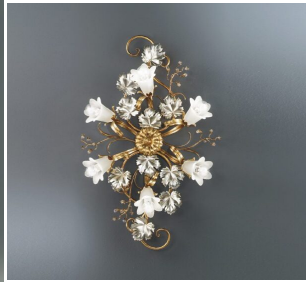

ARTELUCE - 5-LIGHT SCONCE - CATERINA 4815/A5

€ 1.219,00

sconce a 5 lights made of wrought-iron mold finish.

An original wall lamp ideal to illuminate and furnish dining rooms, living rooms, bedrooms.

The Caterina collection by Arteluce has a refined style that makes the space original and elegant.

SKU: 4815/A5 | **Categories:** [Applique](#), [Indoor Lighting](#) | **Tags:** [applique ferro battuto](#), [applique floreale](#)

DESCRIZIONE PRODOTTO

sconce a 5 lights made of wrought-iron mold finish.

Send

YOU MAY ALSO LIKE...

**[Arteluce - 3-light
sconce - Caterina -
4815/A3](#)**

**[Arteluce 12-light
chandelier -
Caterina - 4015/12](#)**

**[Arteluce - 6-light
ceiling - Caterina -
4615/PL6](#)**

**[Arteluce 5-light
chandelier -
Caterina - 4815/5](#)**