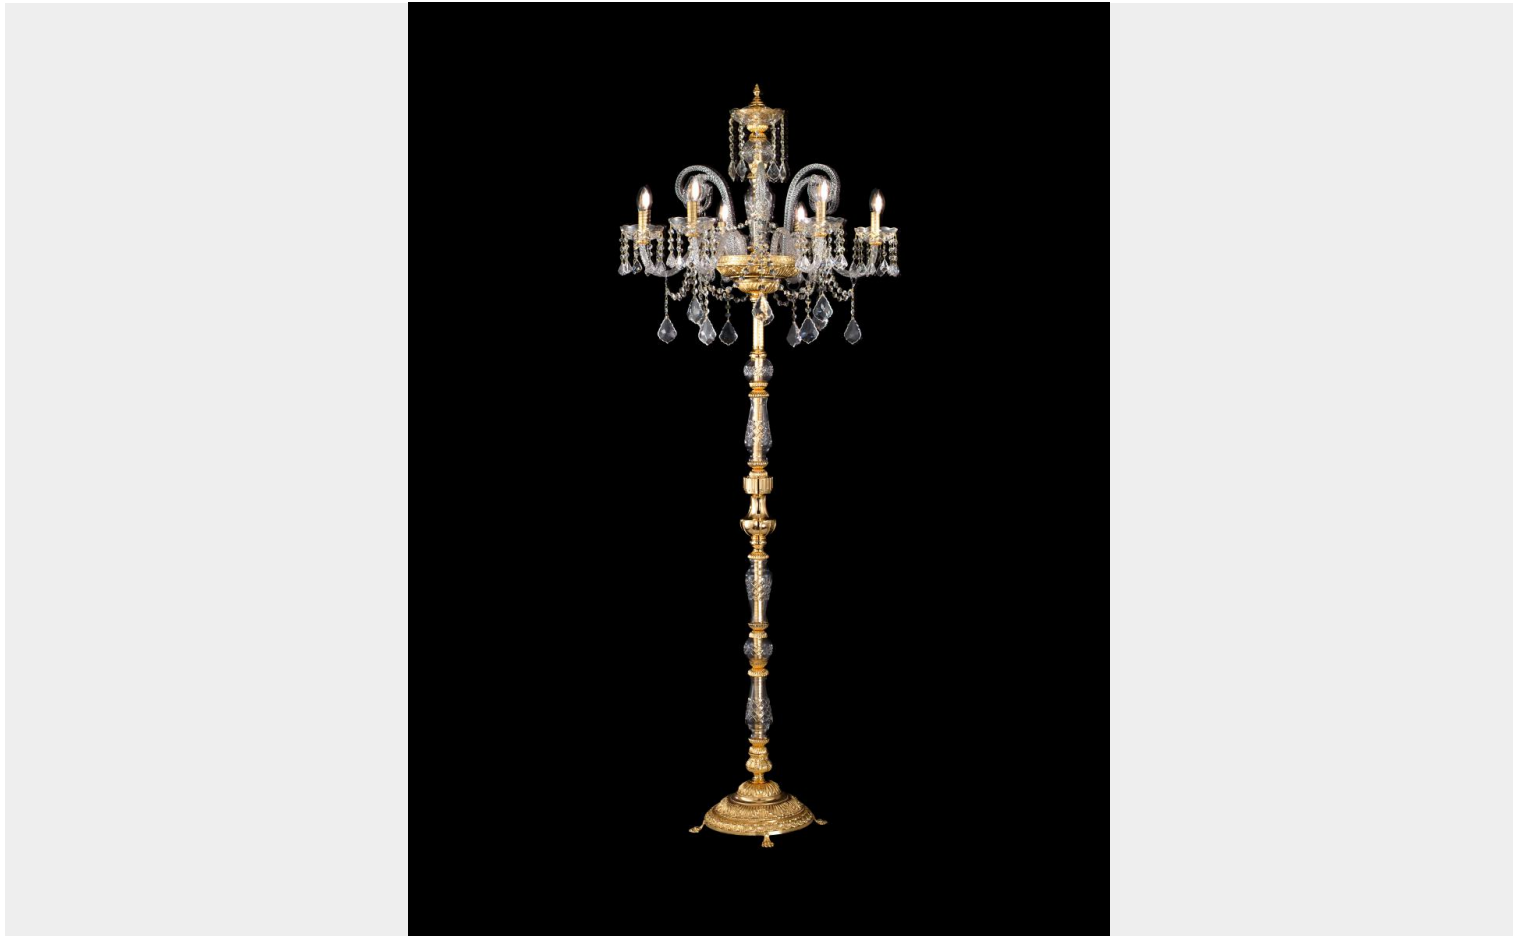

ARREDOLUCE LUXURY CRYSTAL 6-LIGHT-FLOOR-LAMP GOLD AND CRYSTAL 586/P6

€ 2.505,00

Luxury crystal 6-light floor lamp with elements in cast brass and crystal.

Dimensions: diameter 75 cm - height cm.200

Elegant floor lamp to illuminate a corner of the living room or bedroom.

.Entirely produced in Italy by Arredoluce. For product customization you can fill in the form:
Request customization.

SKU: 586/P6 | **Categories:** [Floor lamp](#), [Floor lamp](#), [New products](#), [Indoor Lighting](#) | **Tags:** [Crystal floor lamp](#)

GALLERIA IMMAGINI

DESCRIZIONE PRODOTTO

Luxury crystal 6-light floor lamp with elements in cast brass and crystal.

Dimensions: diameter 75 cm - height cm.200

Elegant floor lamp to illuminate a corner of the living room or bedroom.

INFORMAZIONI AGGIUNTIVE

Weight	15 kg
Diameter	75
Height cm	200
bulbs	max 40W E14 for light
light bulbs	not included
structure	Brass
Available colours	24 kt gold
product type	Floor lamp
Style	Classic , Classic- modern , Luxury
Rooms	Living room , Dining room , Bedroom
manufacturer	Arredoluce
Product ready in	60 days
Manufacturer\'s warranty	24 months