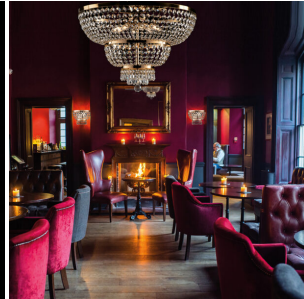

[Bonetti Illumina - 8-light ceiling lamp](#)
[Mozart](#)