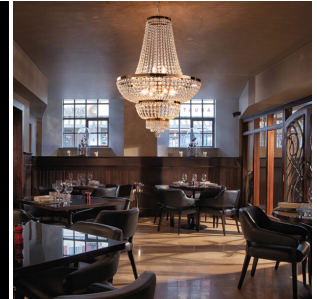

[Bonetti Illumina - 10-light chandelier](#)
[Mozart](#)