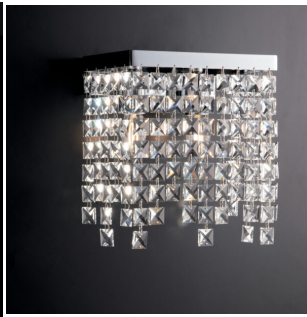

A suspension lamp with a rectangular shape embellished with square crystals. Its particular design makes it particularly suitable for lighting living rooms and bedrooms furnished in a modern style. It is also perfect for lighting a rectangular table.

Send

YOU MAY ALSO LIKE...

**[Bonetti Illumina -
Penelope 4-light
pendant lamp](#)**

**[Bonetti Illumina -
Penelope 2-light
pendant lamp](#)**

**[Bonetti Illumina -
Penelope 2-light
wall lamp](#)**