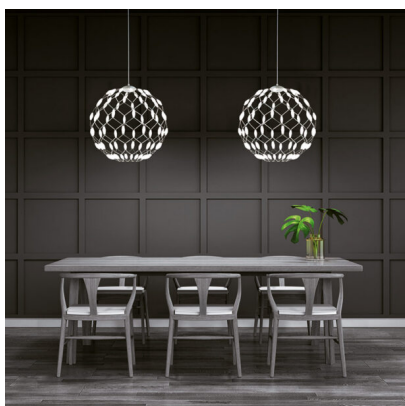

## EXCLUSIVE LIGHT -LED SUSPENSION LAMP - WELL

**€ 240,00 - € 404,00**

Integrated LED source suspension, dimmerable, white painted metal frame, white methacrylate diffuser. Led light 3000 k.

The **Well** pendant lamp has a very original and modern design. The LEDs are present on the sphere reticular structure. It is perfect for lighting a living room, a dining table, a bedroom. Three sizes are available.

Well S40 - Diameter 40 cm - h.max 190 cm - led Lm. 2280  
 Well S50 - Diameter cm.50 - h.max 190 cm - led Lm. 4800.  
 Well S60 - Diameter 60 cm - h.max 190 cm - led Lm. 5760

**SKU:** Well | **Categories:** [Suspension lamp](#), [Indoor Lighting](#), [New products](#) | **Tags:** [sphere suspension lamp](#), [led suspension lamp](#)

### DESCRIZIONE PRODOTTO

Integrated LED source suspension, dimmerable, white painted metal frame, white methacrylate diffuser. Led light 3000 k.

The **Well** pendant lamp has a very original and modern design. The LEDs are present on the sphere reticular structure. It is perfect for lighting a living room, a dining table, a bedroom.