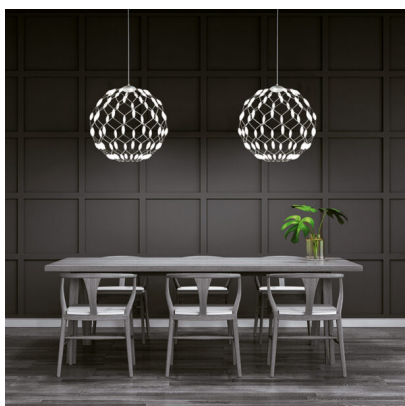

EXCLUSIVE LIGHT -LED SUSPENSION LAMP - WELL

€ 240,00 - € 404,00

Integrated LED source suspension, dimmerable, white painted metal frame, white methacrylate diffuser. Led light 3000 k.

The **Well** pendant lamp has a very original and modern design. The LEDs are present on the sphere reticular structure. It is perfect for lighting a living room, a dining table, a bedroom. Three sizes are available.

Well S40 - Diameter 40 cm - h.max 190 cm - led Lm. 2280

Well S50 - Diameter cm.50 - h.max 190 cm - led Lm. 4800.

Well S60 - Diameter 60 cm - h.max 190 cm - led Lm. 5760

SKU: Well | **Categories:** [Suspension lamp](#), [Indoor Lighting](#), [New products](#) | **Tags:** [led suspension lamp](#), [sphere suspension lamp](#)

GALLERIA IMMAGINI

DESCRIZIONE PRODOTTO

Integrated LED source suspension, dimmerable, white painted metal frame, white methacrylate diffuser. Led light 3000 k.

The **Well** pendant lamp has a very original and modern design. The LEDs are present on the sphere reticular structure. It is perfect for lighting a living room, a dining table, a bedroom.