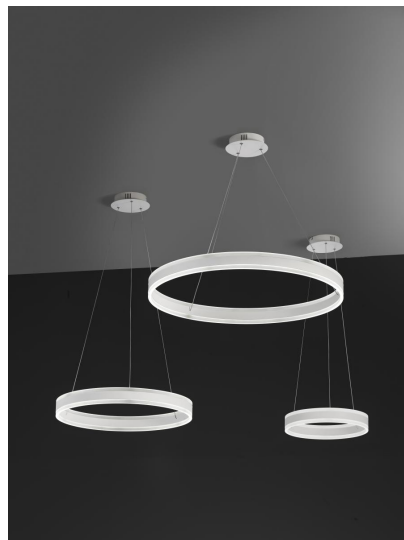

**EXCLUSIVE LIGHT LED SUSPENSION LAMP TWIN****€ 203,00 - € 407,00**

**Twin** integrated dimmable LED suspension. The diffusers are made of white methacrylate. Three diameters are available: 40, 60 and 80 cm . The height is adjustable, max. 140 cm. Only the lamps with diameters 60 and 80 cm are dimmable.

A suspension lamp with a simple and elegant design, consisting of two diffusers, where the LED strips are housed, and a white metal ring in the middle. This allows for a very bright environment as the light beam is directed both upwards and downwards. Furthermore, thanks to the supplied remote control, you can adjust **the colour of the light from warm (2700K) to cold (6000K)** and adjust the intensity. The lamp is suitable for illuminating rooms furnished in a modern style.

## DESCRIZIONE PRODOTTO

**Twin** integrated dimmable LED suspension. The diffusers are made of white methacrylate. Three diameters are available: 40, 60 and 80 cm . The height is adjustable, max. 140 cm. Only the lamps with diameters 60 and 80 cm are dimmable.