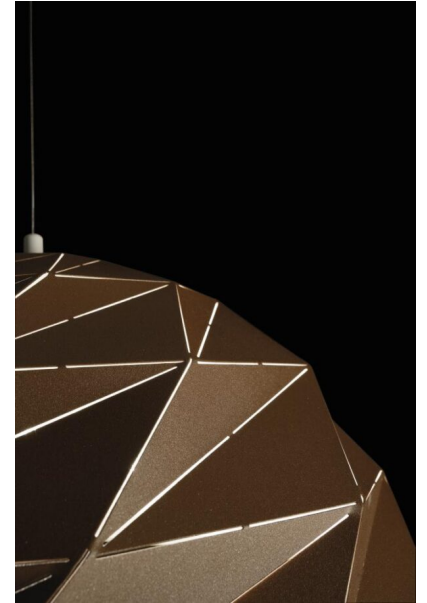

EXCLUSIVE LIGHT SUSPENSION 3 LIGHTS - PRYSMA S52

€ 153,00 - € 326,00

3-light pendant in white painted metal with a spherical shape and light cuts. A suspension lamp with a modern design, suitable for illuminating a kitchen, a living room or a bedroom. Possibility to choose the color of the internal or external diffuser.

Colors : White, matt gold, matt silver, matt copper, bronze, rust, turtledove, silver grey, sand, dark grey, black, gold leaf, silver leaf, copper leaf.

The Prysma collection consists of floor lamp, table lamp and pendant lamp

SKU: Pryma S56 | **Categories:** [Suspension lamp](#), [Indoor Lighting](#), [New products](#) | **Tags:** [design pendant lamp](#), [sphere suspension lamp](#)

VARIATIONS

Image	SKU	Stock Status	Stock Quantity	Description	Color	Decoro	Price
	Pryma S56 - bianco				bianco	Any Decoro	€ 153,00
	Pryma S56 - MG				matt gold	Any Decoro	€ 288,00
	Pryma S56 MS				matt silver	Any Decoro	€ 288,00

GALLERIA IMMAGINI

DESCRIZIONE PRODOTTO

3-light pendant in white painted metal with a spherical shape and light cuts. A suspension lamp with a modern design, suitable for illuminating a kitchen, a living room or a bedroom. Possibility to choose the color of the internal or external diffuser.