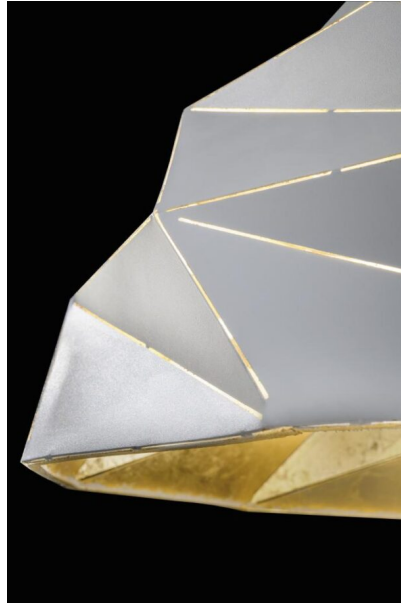

EXCLUSIVE LIGHT SUSPENSION 3 LIGHTS - PRYSMA S52

€ 153,00 - € 326,00

3-light pendant in white painted metal with a spherical shape and light cuts. A suspension lamp with a modern design, suitable for illuminating a kitchen, a living room or a bedroom. Possibility to choose the color of the internal or external diffuser.

Colors : White, matt gold, matt silver, matt copper, bronze, rust, turtledove, silver grey, sand, dark grey, black, gold leaf, silver leaf, copper leaf.

The Prysma collection consists of floor lamp, table lamp and pendant lamp

SKU: Pryma S56 | **Categories:** [Suspension lamp](#), [Indoor Lighting](#), [New products](#) | **Tags:** [design pendant lamp](#), [sphere suspension lamp](#)

VARIATIONS

Image	SKU	Stock Status	Stock Quantity	Description	Color	Decoro	Price
	Pryma S56 - bianco				bianco	Any Decoro	€ 153,00
	Pryma S56 - MG				matt gold	Any Decoro	€ 288,00
	Pryma S56 MS				matt silver	Any Decoro	€ 288,00

GALLERIA IMMAGINI

DESCRIZIONE PRODOTTO

3-light pendant in white painted metal with a spherical shape and light cuts. A suspension lamp with a modern design, suitable for illuminating a kitchen, a living room or a bedroom. Possibility to choose the color of the internal or external diffuser.