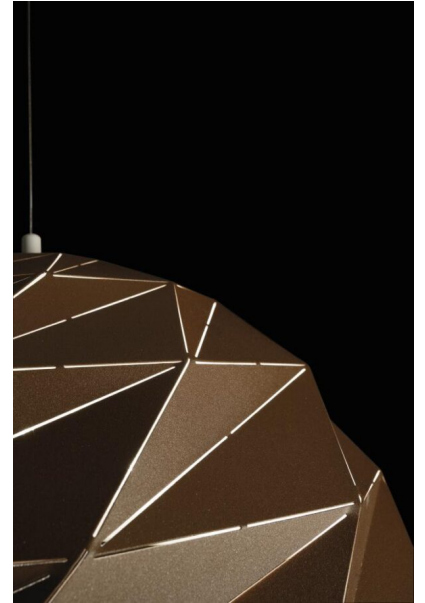

EXCLUSIVE LIGHT SUSPENSION 3 LIGHTS - PRYSMA S52

€ 153,00 - € 326,00

3-light pendant in white painted metal with a spherical shape and light cuts. A suspension lamp with a modern design, suitable for illuminating a kitchen, a living room or a bedroom. Possibility to choose the color of the internal or external diffuser.

SKU: Pryma S56 | **Categories:** [Indoor Lighting](#), [New products](#), [Suspension lamp](#) | **Tags:** [sphere suspension lamp](#), [design pendant lamp](#)

VARIATIONS

Image	SKU	Stock Status	Stock Quantity	Description	Color	Decoro	Price
	Pryma S56 - bianco				bianco	Any Decoro	€ 153,00
	Pryma S56 - MG				matt gold	Any Decoro	€ 288,00
	Pryma S56 MS				matt silver	Any Decoro	€ 288,00

GALLERIA IMMAGINI

DESCRIZIONE PRODOTTO

3-light pendant in white painted metal with a spherical shape and light cuts. A suspension lamp with a modern design, suitable for illuminating a kitchen, a living room or a bedroom. Possibility to choose the color of the internal or external diffuser.