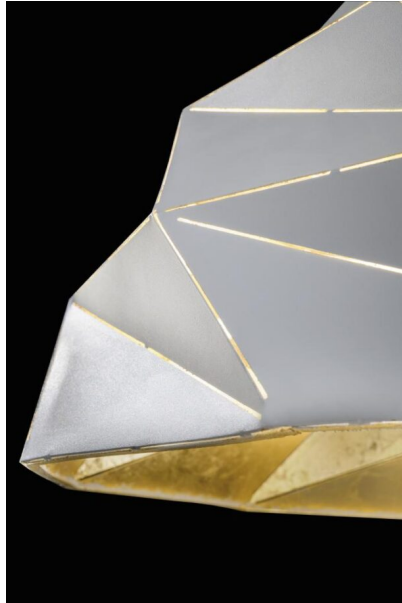

EXCLUSIVE LIGHT SUSPENSION 3 LIGHTS - PRYSMA S52

€ 153,00 - € 326,00

3-light pendant in white painted metal with a spherical shape and light cuts. A suspension lamp with a modern design, suitable for illuminating a kitchen, a living room or a bedroom. Possibility to choose the color of the internal or external diffuser.

Colors : White, matt gold, matt silver, matt copper, bronze, rust, turtledove, silver grey, sand, dark grey, black, gold leaf, silver leaf, copper leaf.

The Prysmas collection consists of floor lamp, table lamp and pendant lamp

SKU: Pryma S56 | **Categories:** [Indoor Lighting](#), [New products](#), [Suspension lamp](#) | **Tags:** [sphere suspension lamp](#), [design pendant lamp](#)

VARIATIONS

Image	SKU	Stock Status	Stock Quantity	Description	Color	Decoro	Price
	Pryma S56 - bianco				bianco	Any Decoro	€ 153,00
	Pryma S56 - MG				matt gold	Any Decoro	€ 288,00
	Pryma S56 MS				matt silver	Any Decoro	€ 288,00

GALLERIA IMMAGINI

DESCRIZIONE PRODOTTO

3-light pendant in white painted metal with a spherical shape and light cuts. A suspension lamp with a modern design, suitable for illuminating a kitchen, a living room or a bedroom. Possibility to choose the color of the internal or external diffuser.