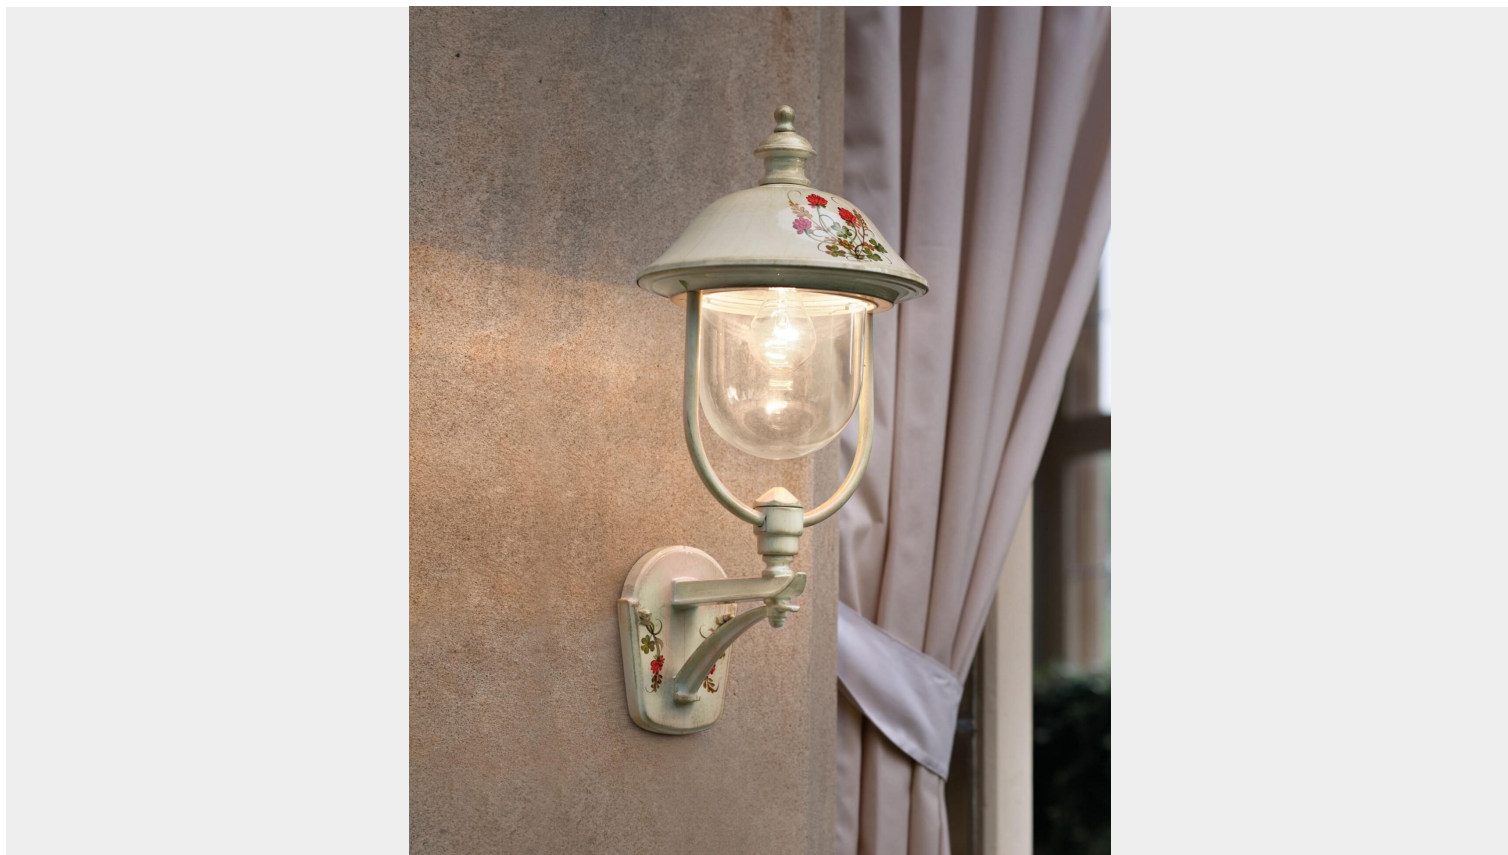

FERROLUCE CLASSIC BARI 1-LIGHT WALL LAMP A301

~~€ 501,00~~ **€ 378,00**

The **Ferroluce Classic Bari** outdoor wall light is a wall lamp made of decorated aluminium and transparent glass with a metal frame. In the picture the decoration is 43 DEC TRS and the finish is white shaded gold (BO).

This delightful rustic-style wall lamp is perfect for illuminating the outdoor spaces of your home with style and originality.

SKU: A301 | **Categories:** [Outdoor lighting](#), [Applique](#), [New products](#) | **Tags:** [decorated wall lamp](#), [outdoor wall sconce](#)

GALLERIA IMMAGINI

MONTATURE DISPONIBILI NELLE SEGUENTI FINITURE:
FRAMES AVAILABLE IN THE FOLLOWING FINISHES:

DESCRIZIONE PRODOTTO

The **Ferroluce Classic Bari** outdoor wall light is a wall lamp made of decorated aluminium and transparent glass with a metal frame. In the picture the decoration is 43 DEC TRS and the finish is white shaded gold (BO).

This delightful rustic-style wall lamp is perfect for illuminating the outdoor spaces of your home with style and originality.

The Bari collection consists of wall lights, pendant lamps and small aluminium lamps decorated with hand-painted flowers. In the section **you might be interested in** you can find products from the collection