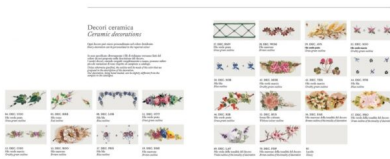

and thanks to the range of available finishes it fits any kind of environment and furniture. Each decoration is hand-painted by experts. Its distinctive feature is to spread light not only downwards, but also upwards.

SKU: C822 | **Categories:** [Suspension lamp](#), [New products](#), [Indoor Lighting](#) | **Tags:** [ceramic pendant lamp](#)

GALLERIA IMMAGINI

AG - Argento
Silver