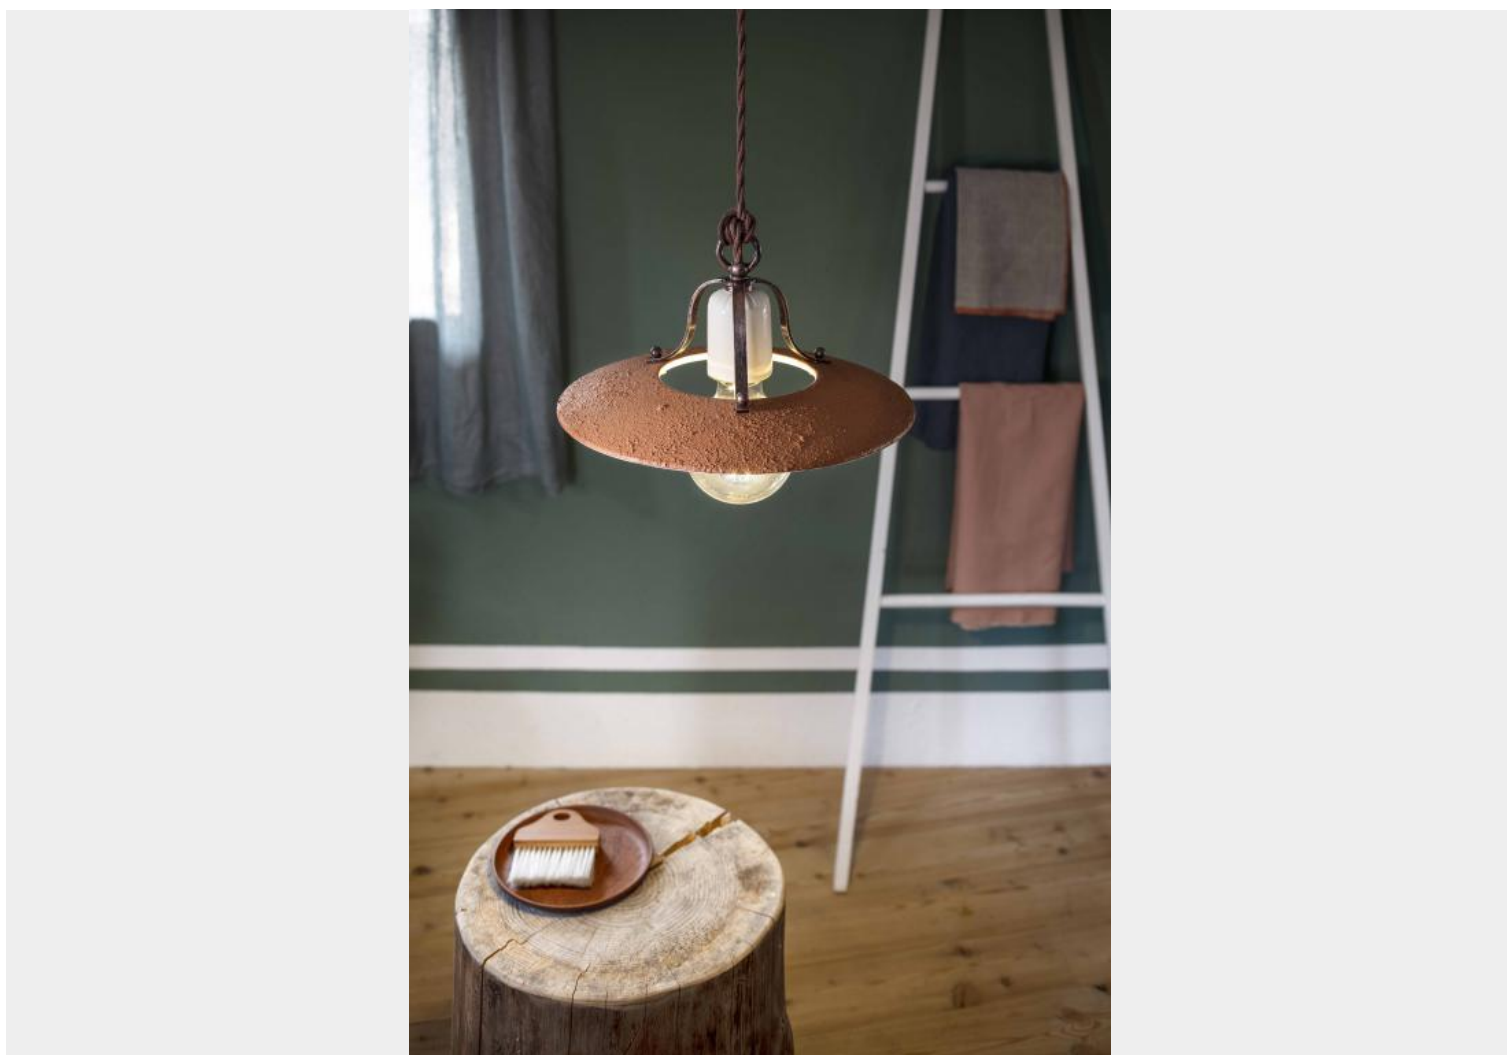

**FERROLUCE CLASSIC BOLOGNA 1-LIGHT SUSPENSION C822**

**~~€ 395,00~~ € 299,00**

Ferroluce Classic Bologna 1-light suspension C822. The ceramic lampshade is decorated raw clay 07, while the metal details have a black finish shaded copper (NR). The height is adjustable thanks to the brown intertwined cable. The suspension is available in three diameters: 24 cm, 30 cm and 40 cm. This pendant lamp is characterized by a simple line and it can be placed on a living room table or in a medium-sized kitchen. The Bologna collection has an essential design

and thanks to the range of available finishes it fits any kind of environment and furniture. Each decoration is hand-painted by experts. Its distinctive feature is to spread light not only downwards, but also upwards.

## DESCRIZIONE PRODOTTO

Ferroluce Classic Bologna 1-light suspension C822. The ceramic lampshade is decorated raw clay 07, while the metal details have a black finish shaded copper (NR). The height is adjustable thanks to the brown intertwined cable. The suspension is available in three diameters: 24 cm, 30 cm and 40 cm. This pendant lamp is characterized by a simple line and it can be placed on a living room table or in a medium-sized kitchen. The Bologna collection has an essential design and thanks to the range of available finishes it fits any kind of environment and furniture. Each decoration is hand-painted by experts. Its distinctive feature is to spread light not only downwards, but also upwards. The collection also includes suspensions with sliding system, suspensions of different diameter, ceiling lights of various diameters, barbell and applique.