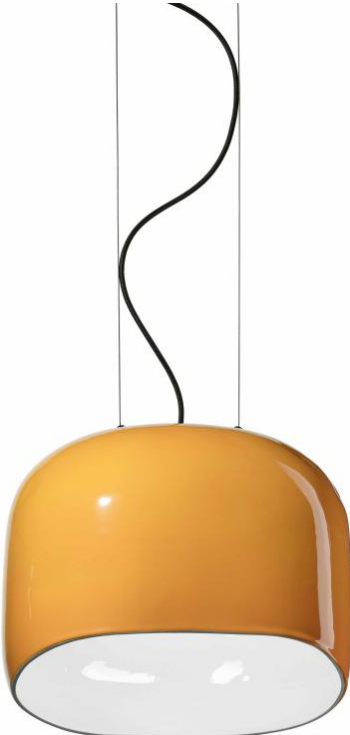

FERROLUCE DECÒ AYRTON 1-LIGHT SUSPENSION C2551

~~€ 846,00~~ **€ 769,00**

Suspension 1 light ceramic available in four colors: Blue, Yellow, Red and Grey.
The suspension lamp is indicated to illuminate living rooms, dining rooms and kitchens
furnished in a modern style.
The Ayrton collection recalls the shiny and elusive surfaces of motor racing helmets. The

particular shape of the ceramic diffusers, cut transversely, gives a very bright flow of light. The series consists of suspension lamps in two sizes and wall lamps.

SKU: C2551 | **Categories:** [Senza categoria](#) |

Image	SKU	Stock Status	Stock Quantity	Description	Finitura ceramica	Price
	C2551 ROS			1-light suspension - red	Red	€ 846,00 <u>€ 769,00</u>

GALLERIA IMMAGINI

DESCRIZIONE PRODOTTO

Suspension 1 light ceramic available in four colors: Blue, Yellow, Red and Grey. The suspension lamp is indicated to illuminate living rooms, dining rooms and kitchens furnished in a modern style.

The Ayrton collection recalls the shiny and elusive surfaces of motor racing helmets. The particular shape of the ceramic diffusers, cut transversely, gives a very bright flow of light. The series consists of suspension lamps in two sizes and wall lamps.