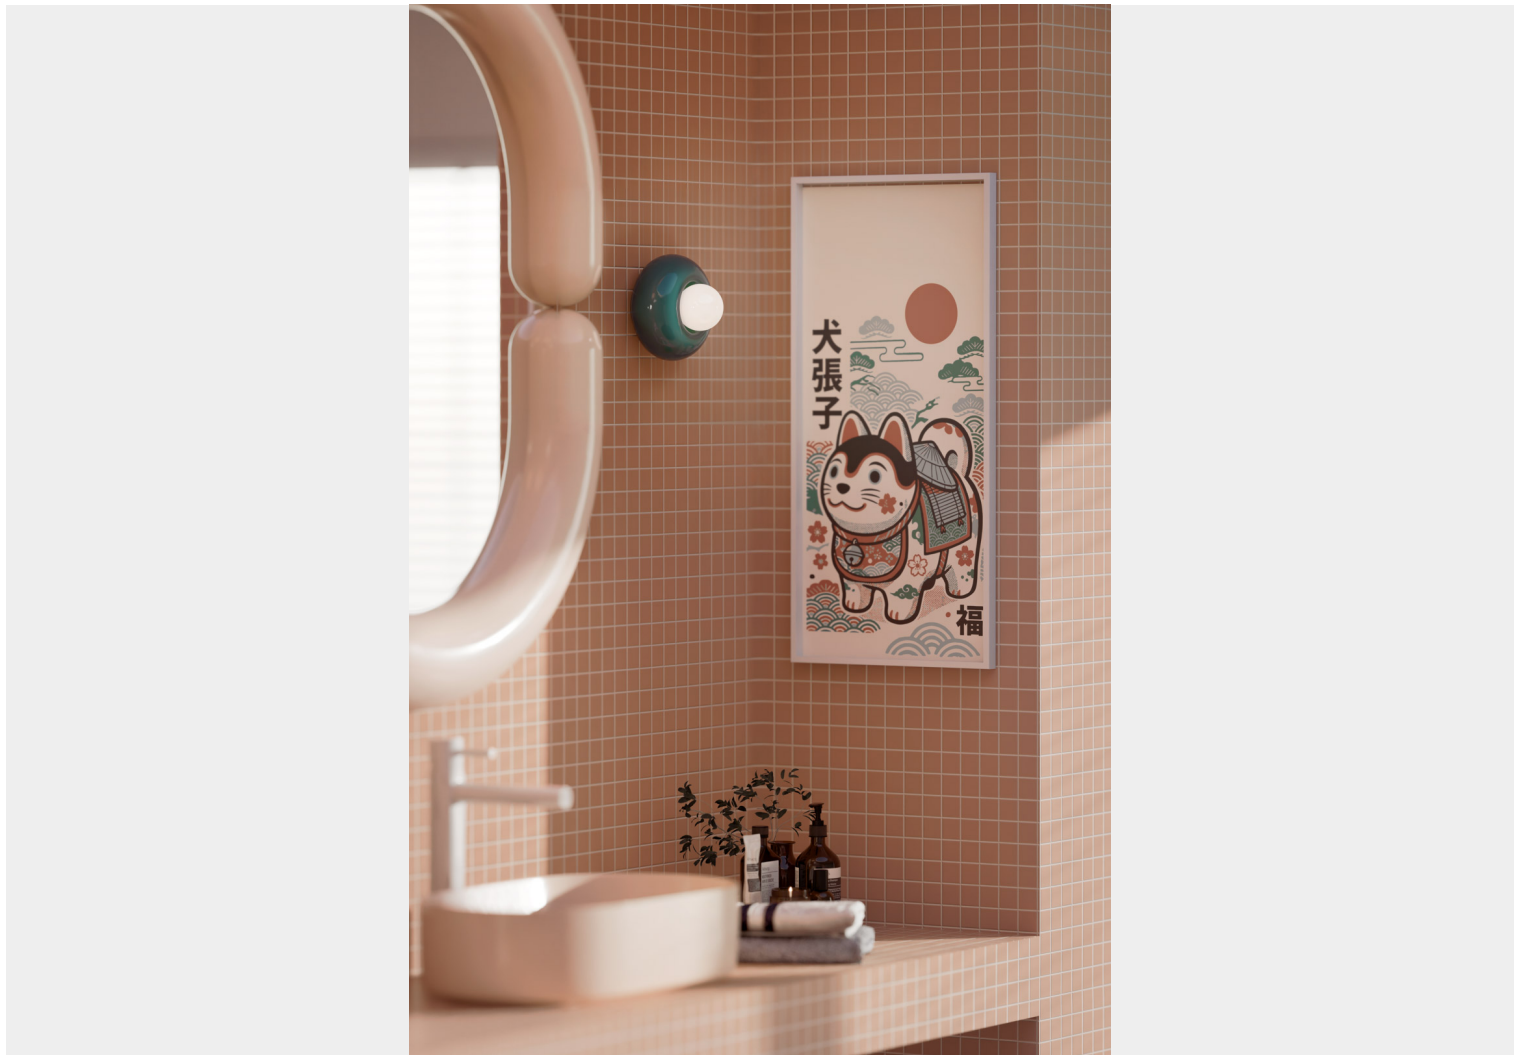

## FERROLUCE DECÒ BUMBUM 1-LIGHT WALL SCONCE C2768

**€ 249,00**

**BUMBUM** is a wall sconce with a cheerful and decorative character, designed to bring color and personality to home environments. Its soft, round shape creates a welcoming, original, and instantly recognizable visual effect.

### DESCRIZIONE PRODOTTO

**BUMBUM** is a wall sconce with a cheerful and decorative character, designed to bring color and

personality to home environments. Its soft, round shape creates a welcoming, original, and instantly recognizable visual effect.

The diffuser is made of **colored ceramic** with **opal glass**, a combination that enhances the light and makes the lamp attractive even when turned off. The lamp is available in **yellow, poke orange, petrol green, mocha, cream, sand grey, and turquoise**, finishes that add a touch of joy to spaces without sacrificing refined design.