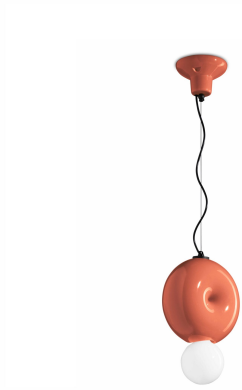

DESCRIZIONE PRODOTTO

The **Bumbum pendant lamp** is a lively and colourful lamp for illuminating living rooms, bedrooms and kitchens.

Made of coloured ceramic, the lamp offers a soft, diffuse light, creating a cosy and pleasant atmosphere. The spherical and round shape of the lamp, together with the bright and vivid colours, contributes to an original and lively ambience.

The lamp is available in **yellow, poké orange, green oil and turquoise**, offering several options to suit personal style and taste. You can choose the colour that best suits your décor and adds that cheerful touch to your space.

Bumbum is a collection of wall and pendant lamps with spherical and rounded shapes and vibrant colours.

TECHNICAL CHARACTERISTICS:

- Dimensions : L 25cm | H 29cm | Sp 12cm |
- Bulb : 1x E27 53W
- Pendant lamp