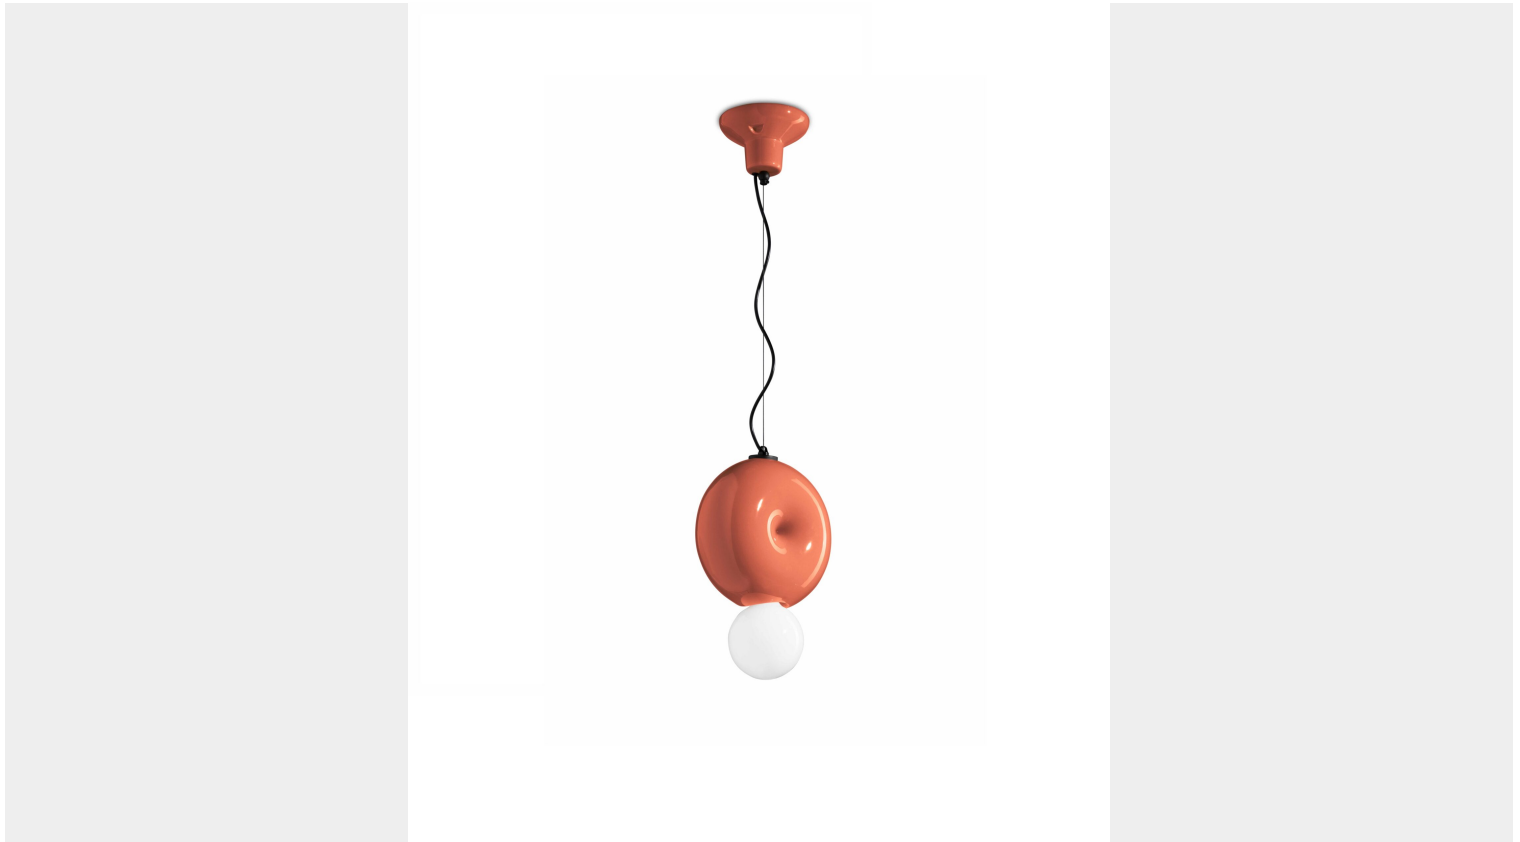

FERROLUCE DECÒ BUMBUM 1-LIGHT PENDANT LAMP C2751

~~€ 476,00~~ € 364,00

The **Bumbum pendant lamp** is a lively and colourful lamp for illuminating living rooms, bedrooms and kitchens.

Made of coloured ceramic, the lamp offers a soft, diffuse light, creating a cosy and pleasant atmosphere. The spherical and round shape of the lamp, together with the bright and vivid colours, contributes to an original and lively ambience.

The lamp is available in **yellow, poké orange, green oil and turquoise**, offering several options to suit personal style and taste. You can choose the colour that best suits your décor and adds that cheerful touch to your space.

Bumbum is a collection of wall and pendant lamps with spherical and rounded shapes and vibrant colours.

TECHNICAL CHARACTERISTICS:

- Dimensions : L 25cm | H 29cm | Sp 12cm |
- Bulb : 1x E27 53W
- Pendant lamp

The **Bumbum pendant lamp** is a lively and colourful lamp for illuminating living rooms, bedrooms and kitchens.

Made of coloured ceramic, the lamp offers a soft, diffuse light, creating a cosy and pleasant atmosphere. The spherical and round shape of the lamp, together with the bright and vivid colours, contributes to an original and lively ambience.