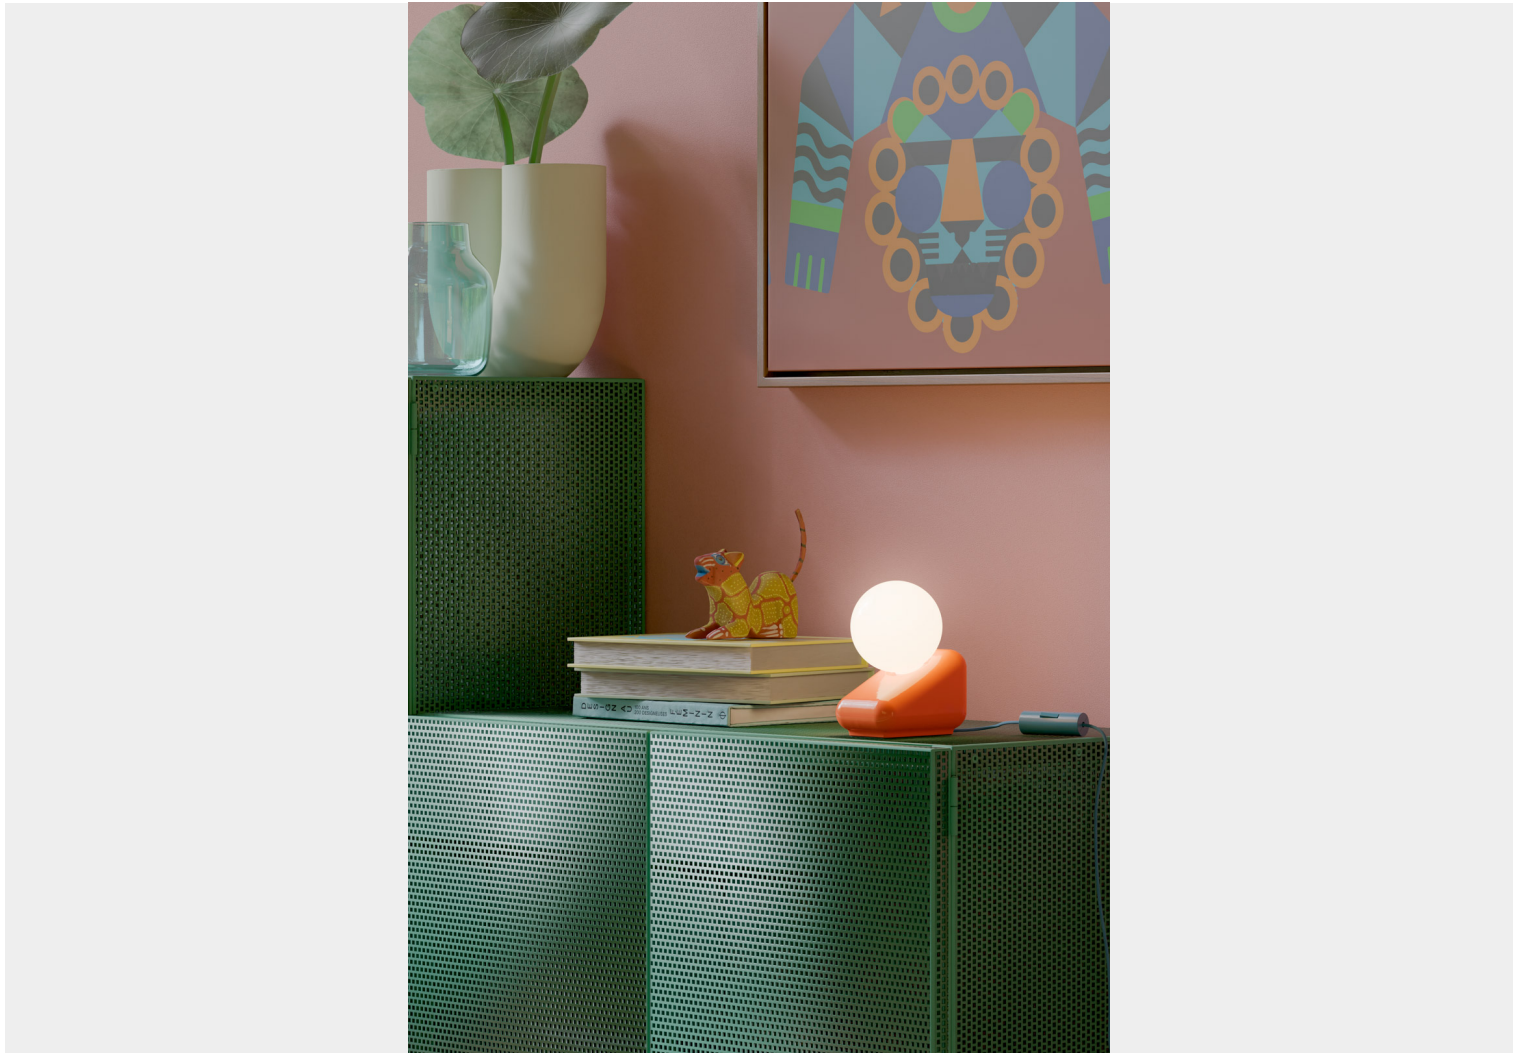

## FERROLUCE DECÒ FLIP 1-LIGHT TABLE LAMP

**€ 256,00**

**Flip Table Lamp** is a compact, original lamp with a strong decorative character. It is part of the **Flip** collection, a line designed to play with shape, color, and movement.

## DESCRIZIONE PRODOTTO

**Flip Table Lamp** is a compact, original lamp with a strong decorative character. It is part of the **Flip** collection, a line designed to play with shape, color, and movement.

The design stems from the encounter between a luminous opal glass sphere and a slanted ceramic volume, inspired by pinball paddles. The result is a dynamic and unconventional lamp, capable of furnishing even when switched off.

## WHY CHOOSE IT

Flip is the ideal choice for those who want a small yet distinctive table lamp. The opal glass sphere diffuses a pleasant light, while the colored ceramic base gives the lamp an original, fresh, and decorative look.