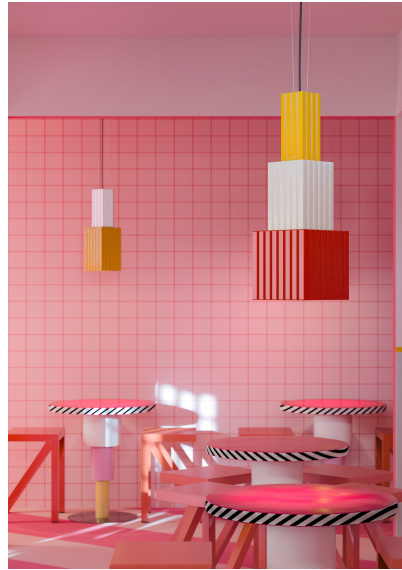

FERROLUCE DECÒ METRA 1-LIGHT PENDANT C2835

€ 567,00

Metra 1-light pendant is a lamp with an architectural and bold design, created to bring an original and well-defined luminous presence to any space. The Metra collection stems from the idea of a vertical and modular structure, inspired by urban volumes, city towers, and stacked geometric forms.

GALLERIA IMMAGINI

DESCRIZIONE PRODOTTO

Metra 1-light pendant is a lamp with an architectural and bold design, created to bring an original and well-defined luminous presence to any space. The Metra collection stems from the idea of a vertical and modular structure, inspired by urban volumes, city towers, and stacked geometric forms.

The ceramic body is composed of ribbed volumes that create an orderly and contemporary visual rhythm. The textured surfaces enhance the colored glazes and generate an interesting play of shadows and reflections, while the light is directed downward precisely, ideal for illuminating tables, counters, islands, nightstands, or dedicated corners.

The distinctive feature of Metra is its ceramic construction: each element is made separately, allowing for refined chromatic combinations and polychrome finishes. The result is a decorative yet functional pendant, capable of furnishing with personality both modern environments and more refined settings.