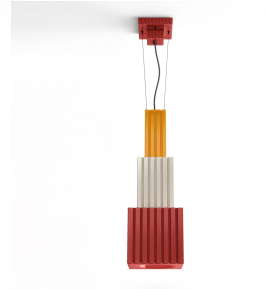

FERROLUCE DECÒ METRA 1-LIGHT PENDANT C2835

€ 567,00

Metra 1-light pendant is a lamp with an architectural and bold design, created to bring an original and well-defined luminous presence to any space. The Metra collection stems from the idea of a vertical and modular structure, inspired by urban volumes, city towers, and stacked geometric forms.

GALLERIA IMMAGINI

DESCRIZIONE PRODOTTO

Metra 1-light pendant is a lamp with an architectural and bold design, created to bring an original and well-defined luminous presence to any space. The Metra collection stems from the idea of a vertical and modular structure, inspired by urban volumes, city towers, and stacked geometric forms.

AVAILABLE COLORS

The Metra 1-light pendant is available in the following color combinations:

sage green + sand gray

cream + yellow

turquoise + petrol green

WHY CHOOSE IT

Metra is ideal for those seeking a ceramic pendant with a contemporary character and a strong decorative identity. The colored finishes enhance modern environments, kitchens, dining areas, and contract spaces, while maintaining direct and functional downward light.

Send

YOU MAY ALSO LIKE...

**[Ferroluce Decò
Metra Ceiling Light
1 Light](#)**

**[Ferroluce Decò
Metra 1-light
pendant lamp
C2832](#)**

**[Ferroluce Decò
Metra 1-light
pendant lamp
C2831](#)**

**[Ferroluce Decò
Metra 1-light
pendant lamp
C2830](#)**