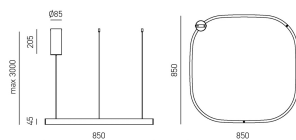

Image	SKU	Stock Status	Stock Quantity	Description	Color	Price
	Criseide S/1G QV				sage green	€ 454,00

GALLERIA IMMAGINI

DESCRIZIONE PRODOTTO

Criseide is a pendant lamp with a geometric and elegant design, designed to enhance modern and contemporary interiors. Its large square shape creates a strong visual impact, making it ideal for living rooms, dining rooms, offices, and contract spaces.

The aluminum structure ensures lightness and durability and is available in **five refined finishes**: white, black, new beige, brushed gold, and sage green, to suit different decor styles. The opal white silicone diffuser ensures uniform and comfortable light.

The integrated **80W** LED source offers **biemission light** with a 360° diffused beam, perfect for