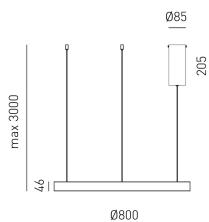

VARIATIONS

Image	SKU	Stock Status	Stock Quantity	Description	Color	Price
	Criseide S/1P bi				Satin White	€ 360,00
	Criseide S/1P NE				Satin black	€ 360,00
	Criseide S/1P O				brushed gold	€ 376,00

GALLERIA IMMAGINI