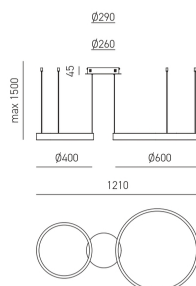

DESCRIZIONE PRODOTTO

The **Gea Luce Criseide S/2D** is an LED pendant lamp with a modern and minimalist design. The **two suspended rings** composition is perfect for enhancing contemporary environments.

The **aluminum** structure is available in **satın white, satin black and brushed gold** finishes. The **opal white silicone diffuser** ensures a soft and uniform light.

The **integrated dual-emission LED** technology spreads light at **360°**, creating homogeneous and comfortable lighting. Thanks to the **phase-cut + push dimmable** function (external dimmer not included), the light intensity can be adjusted according to needs.

Perfect for **living rooms, dining rooms, modern kitchens, open spaces and contract environments**.

Main features

- ✓ Modern design with double suspended ring
  - ✓ Ring diameter: **Ø60 cm + Ø40 cm**
  - ✓ Aluminum structure
- ✓ Available in **Satin white, Satin black and Brushed gold**
  - ✓ Opal white silicone diffuser