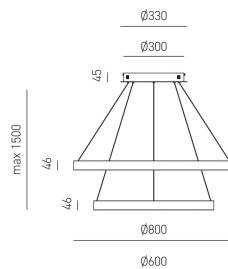

Image	SKU	Stock Status	Stock Quantity	Description	Color	Price
	Criseide S/2G BI				Satin White	€ 690,00
	Criseide S/2G NE				Satin black	€ 690,00
	Criseide S/2G -O				brushed gold	€ 724,00

GALLERIA IMMAGINI