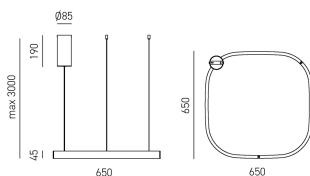

Image	SKU	Stock Status	Stock Quantity	Description	Color	Price
	Criseide S/1 P QV				sage green	€ 362,00

GALLERIA IMMAGINI

DESCRIZIONE PRODOTTO

Criseide in the **small square** version retains the essential elegance and contemporary design of the collection, offering a versatile and refined lighting solution for tables, living areas, kitchens, bedrooms, and offices.

The structure is made of **aluminum** and is offered in **five carefully selected finishes**: white, black, new beige, brushed gold, and sage green. The **opal white silicone diffuser** ensures soft and uniform light distribution, contributing to visual comfort.

The **integrated 60W LED source** with **bi-emission** ensures 360° diffused lighting, with warm light