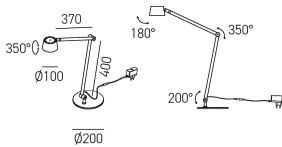

DESCRIZIONE PRODOTTO

Elfira is a desk lamp with contemporary design, created to offer maximum functionality and style in modern spaces. The lamp is adjustable and allows you to direct light where needed.

Thanks to the **integrated 6.2W LED** with **3000K** color temperature (warm light) and a luminous output of **429 lumens**, Elfira is ideal for studying, reading and desk work. The **semi-transparent methacrylate** diffuser ensures uniform and comfortable light distribution.

Switching on and adjusting light intensity is done via the **integrated push dimmer button on the lamp head**, for practical and immediate control.

Available in **4 colors**: matte white, matte black, dove grey and burnt orange