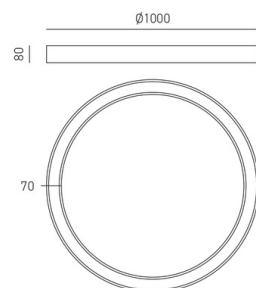

GEA LUCE FLOR LED CEILING LIGHT Ø100 CM 80W - WHITE, SATIN BLACK, BRUSHED GOLD

€ 640,00

Flor is a ceiling lamp with a modern and elegant design, designed to offer uniform lighting. Its **luminous ring** shape creates a light and refined visual effect.

GALLERIA IMMAGINI

DESCRIZIONE PRODOTTO

The **Gea Luce Flor Ø100 cm ceiling light** is a lighting solution with great aesthetic impact, perfect for modern interiors and large spaces. Its **luminous ring** design creates an elegant and understated effect.

The ceiling light is **dimnable via an external phase-cut dimmer or push system** (not included), allowing you to adjust the light intensity according to your needs.

With its **large 100 cm diameter**, Flor is ideal for those seeking a large ceiling light with contemporary design.

Dimensions:

- Diameter: 100 cm
- Height: 8 cm

INFORMAZIONI AGGIUNTIVE

Diameter	100
Hight	8 cm
bulbs	Led 80w
product type	Ceiling lamp
Color	Satin black , brushed gold , Satin White
Rooms	Living room , Dining room , Kitchen , Shop
Style	Modern
Product ready in	25 days
manufacturer	Gea Luce