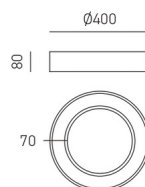

VARIATIONS

Image	SKU	Stock Status	Stock Quantity	Description	Color	Price
	FLOR P/P BI				Satin White	€ 248,00
	FLOR P/P NE				Satin black	€ 248,00
	FLOR P/P ORO				brushed gold	€ 248,00

GALLERIA IMMAGINI