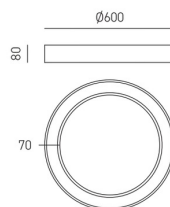

VARIATIONS

Image	SKU	Stock Status	Stock Quantity	Description	Color	Price
	FLOR P/M BI				Satin White	€ 328,00
	FLOR P/M NE				Satin black	€ 328,00
	FLOR P/M ORO				brushed gold	€ 328,00

GALLERIA IMMAGINI