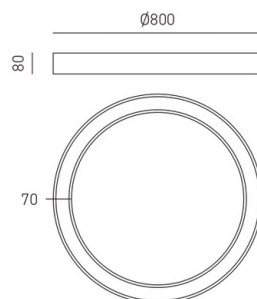

Image	SKU	Stock Status	Stock Quantity	Description	Color	Price
	FLOR P/G Bi				Satin White	€ 454,00
	FLOR P/G NE				Satin black	€ 454,00
	FLOR P/G OR				brushed gold	€ 454,00

GALLERIA IMMAGINI