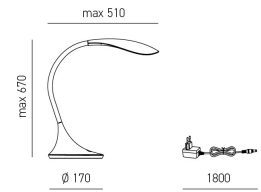

DESCRIZIONE PRODOTTO

The **Nunki desk lamp** combines contemporary design, LED technology and maximum ease of use. Thanks to the **flexible silicone arm**, you can easily direct the light to precisely illuminate the desired area, making it ideal for **desk, study, bedside table or reading area**.

The **integrated 5.3W LED module** ensures efficient lighting with **warm 3000K light** and a luminous flux of **480 lumens**, perfect for creating a comfortable environment without straining the eyes.

The base features a **touch control with ON/OFF function and 3-level dimming**, allowing you to easily adjust the light intensity according to your needs: soft light for relaxation, medium light for reading or brighter light for studying.

The elegant design of the Nunki makes it a perfect complement for modern and contemporary settings, with a wide choice of **colors** to suit any décor style.

MAIN FEATURES

- **Modern LED desk lamp with adjustable flexible silicone arm**
- **Touch control on base**
- **3-level dimming**