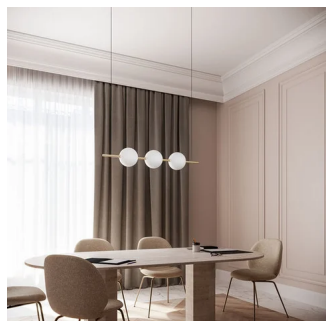

YOU MAY ALSO LIKE...

**[Il Fanale Alma led
pendant lamp
282.03.ON](#)**