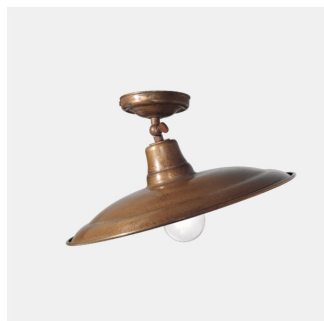

YOU MAY ALSO LIKE...

**[Il Fanale -
Barchessa 1-light
ceiling lamp 220.03](#)**