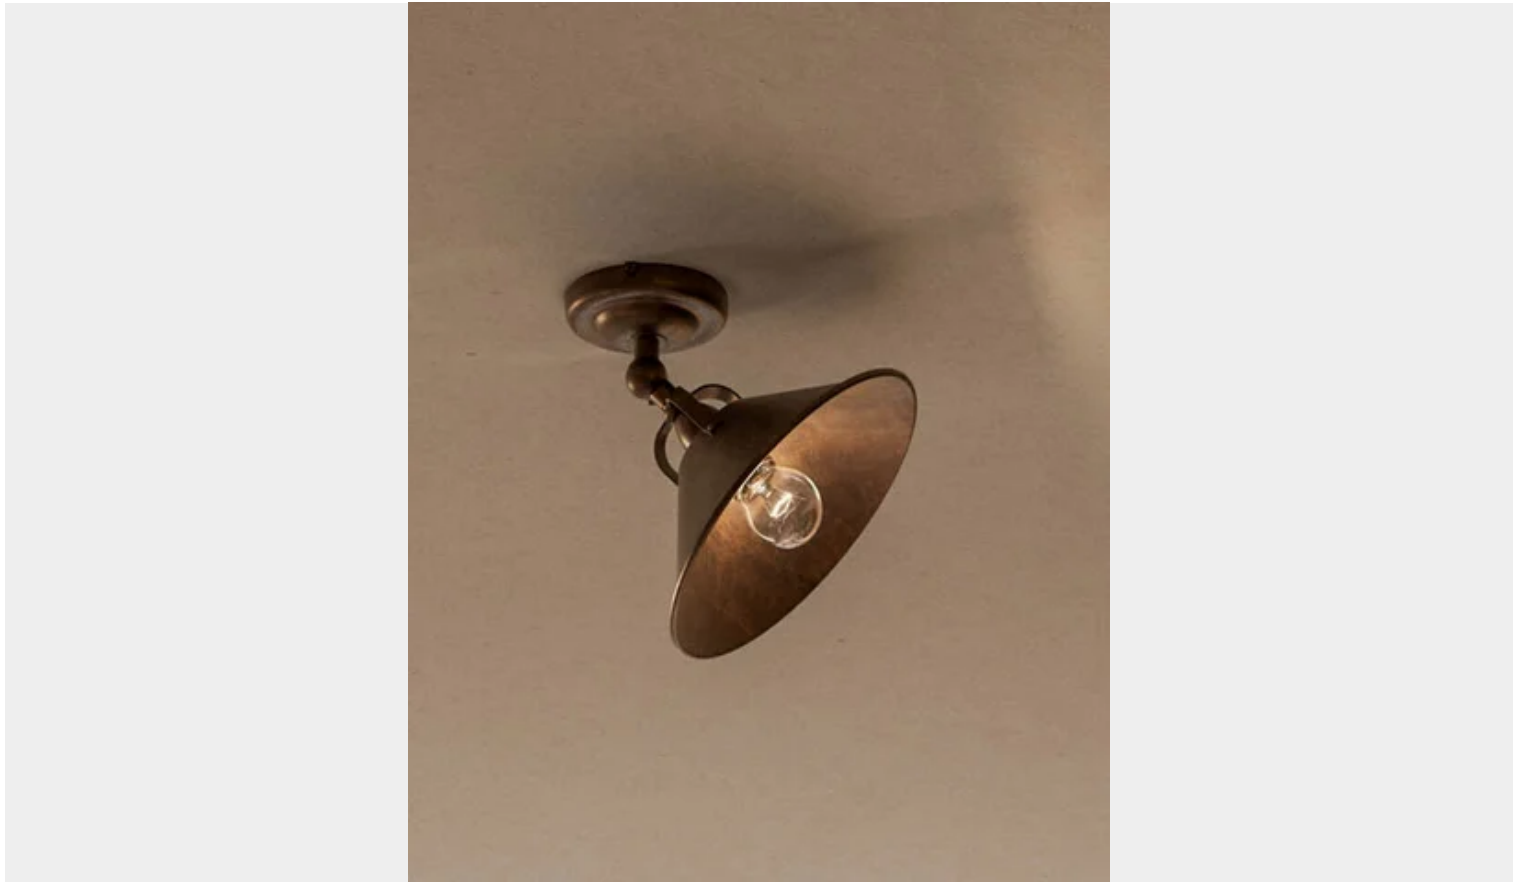

### IL FANALE CASCINA 1-LIGHT CEILING LAMP 204.23

**€ 287,00**

Cascina 1-light ceiling lamp is a high quality product, made of brass to guarantee maximum strength and durability. The diameter is 20 cm, with a maximum height of 20 cm.

The ceiling light is ideal for lighting living rooms, kitchens, bedrooms or any other room where you want to create a cosy and welcoming atmosphere.

**Cascina** is a collection of products with a rustic style, characterised by a simple and elegant design, perfect for those who love traditional furniture but do not want to give up modernity. **The Cascina collection** is characterised by its ability to create a warm and cosy atmosphere in

**SKU:** 204.23 | **Categories:** [Ceiling lamp](#), [Indoor Lighting](#), [New products](#) | **Tags:** [adjustable ceiling light](#), [ceiling lamp in brass](#)

## DESCRIZIONE PRODOTTO

**Cascina 1-light ceiling lamp** is a high quality product, made of brass to guarantee maximum strength and durability. The diameter is 20 cm, with a maximum height of 20 cm.

The ceiling light is ideal for lighting living rooms, kitchens, bedrooms or any other room where you want to create a cosy and welcoming atmosphere.