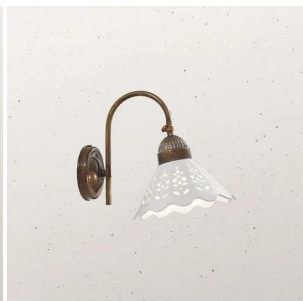

IL FANALE FIOR DI PIZZO 1-LIGHT CEILING LAMP - 065.23 OC

€ 251,00

Fior di pizzo small ceiling lamp 1 light in brass and Bassano ceramic . Diameter cm.18 - maximum height cm.21

The Fior di Pizzo ceiling light with its ceramic worked diffuser is perfect to illuminate a small-sized room furnished in country style. Moreover, thanks to the joint you can direct the light

wherever you want

Fior di Pizzo is an extremely refined and original collection. In fact, the particular workmanship of the ceramic diffuser recalls the art of embroidery. When the lamp is switched on, this workmanship creates plays of light on the surfaces, projecting decorations and flowers.

GALLERIA IMMAGINI

DESCRIZIONE PRODOTTO

Fior di pizzo small ceiling lamp 1 light in brass and Bassano ceramic . Diameter cm.18 - maximum height cm.21

The Fior di Pizzo ceiling light with its ceramic worked diffuser is perfect to illuminate a small-sized room furnished in country style. Moreover, thanks to the joint you can direct the light wherever you want

[Il Fanale Fior di pizzo 1-light pendant lamp - 065.09 OC](#)

[Il Fanale Fior di pizzo 1-light pendant lamp - 065.08 OC](#)

[Il Fanale Fior di pizzo 1-light pendant lamp - 065.07 OC](#)

[Il Fanale Fior di pizzo 1-light ceiling lamp - 065.02 OC](#)