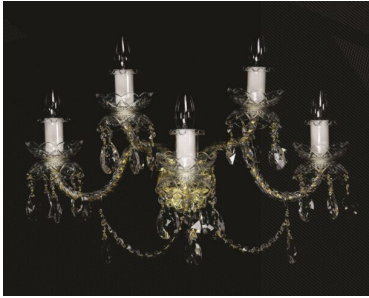

**[3-light sconce -
102032100 De Luxe
- Wranovsky](#)**

YOU MAY ALSO LIKE...

**[5-light sconce -
102052100 De Luxe
- Wranovsky](#)**