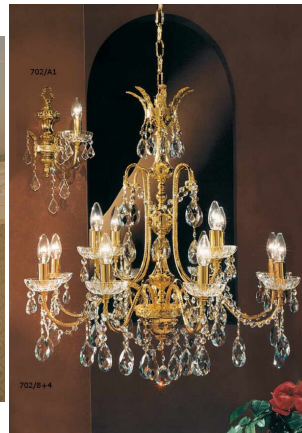

[2-light sconce gold and crystal - 702/A2 Luxury Crystal - Arredo Luce](#)

[68-light chandelier gold and crystal- 702/68 Luxury Crystal - Arredo Luce](#)

[8-light chandelier gold and crystal- 702/8 Luxury Crystal - Arredoluce](#)