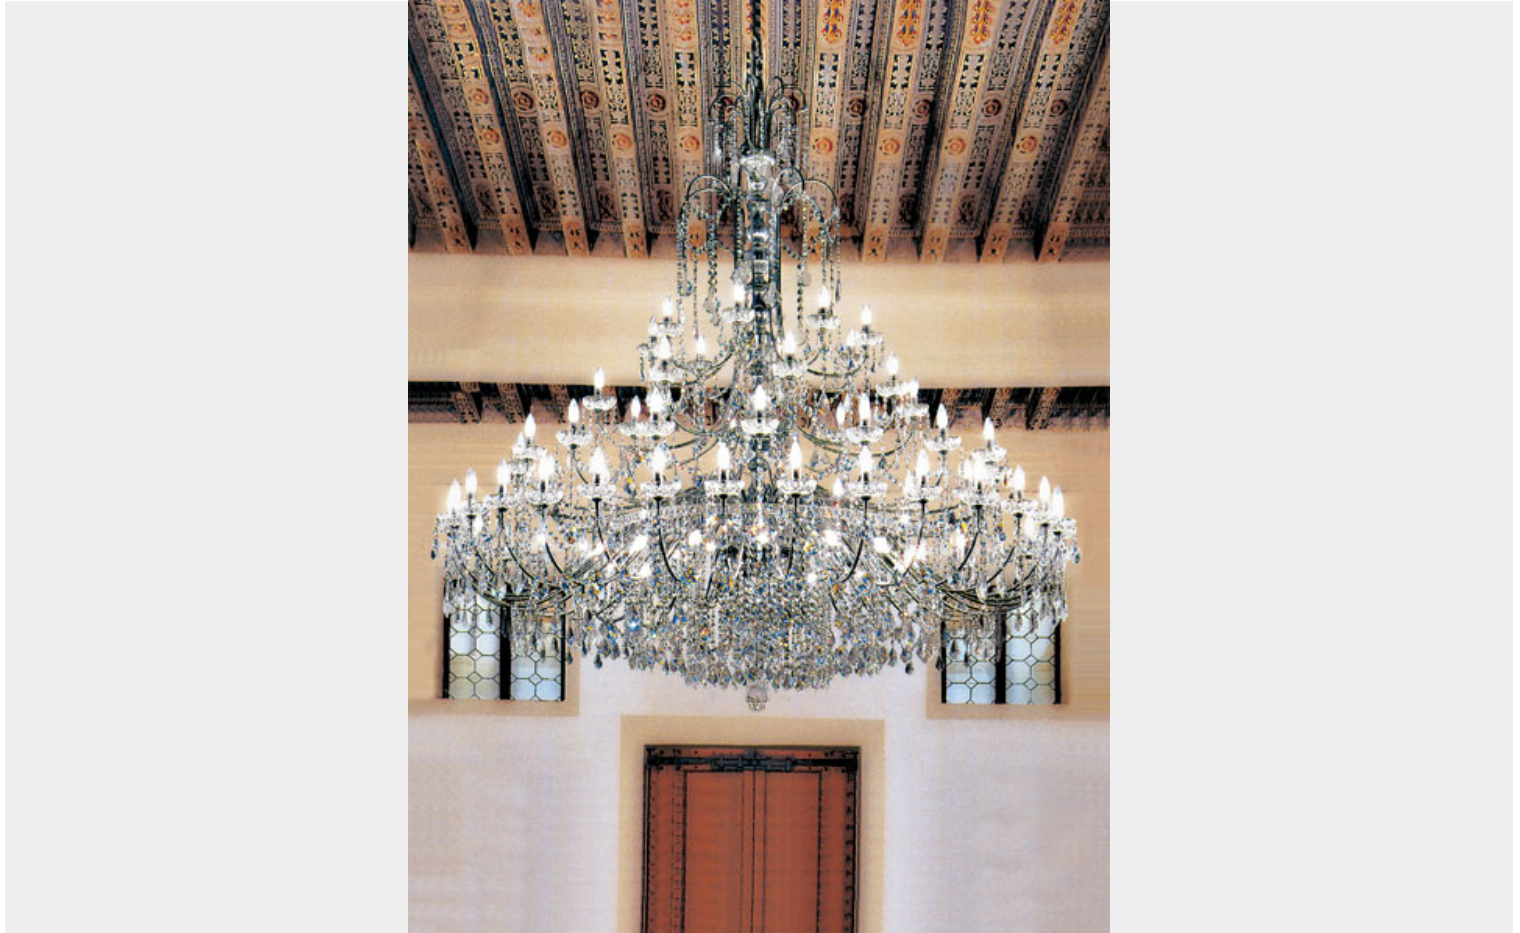

64-LIGHT CHANDELIER CHROME AND CRYSTAL - 702/32+16+8+8- LUXURY CRYSTAL - ARREDO LUCE

€ 37.242,00

64-light chandelier, with arms in diamond brass and parts in art casting, finish in chrome. High-quality crystal pendants Perfect for halls and large spaces.