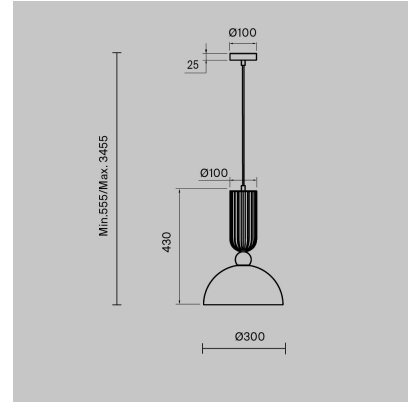

DESCRIZIONE PRODOTTO

Antic is an elegant pendant featuring **gray glass** and **refined gold details**. Designed to enhance intimate spaces, it is ideal above dining tables, peninsulas, kitchen islands or for stylishly illuminating small residential spaces.

The warm light at **2700K** creates a cozy and relaxing atmosphere, while the harmonious shape of the diffuser ensures **uniform 180° light**.

The **Antic** collection includes **pendant lights** and **wall lights of various shapes and sizes**, allowing for coordinated lighting throughout the entire space. In addition to the white version, the pendant is also available in **cognac** and **white** colors, to suit different interior styles.

Main features

- Elegant design with gray glass and gold finishes
- Perfect for small spaces or above a table
- Warm and enveloping light
- Available in multiple color variants
- Part of the Antic collection (pendants and appliques)