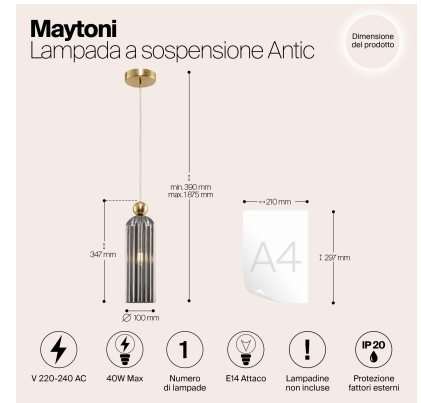

## MAYTONI ANTIC PENDANT LIGHT GRAY GLASS

**€ 114,00**

The **Maytoni Antic 1 light gray** pendant is an elegant and versatile solution, perfect for modern, minimal, and sophisticated spaces. The Antic collection is born from the fusion of **retro influences** and **contemporary design**, offering refined and exclusive products.

**SKU:** MOD302PL-01GR | **Categories:** [Suspension lamp](#), [New products](#), [Indoor Lighting](#) | **Tags:** [design pendant lamp](#)

## DESCRIZIONE PRODOTTO

The **Maytoni Antic 1 light gray** pendant is an elegant and versatile solution, perfect for modern, minimal, and sophisticated spaces.

The Antic collection is born from the fusion of **retro influences** and **contemporary design**, offering refined and exclusive products.

### Technical Specifications

- Type: Pendant lamp gray glass with gold metal elements
- Bulb: 1 x E14 - Max 40W
- Dimmable: No
- Protection grade: IP20

- Protection class: Class 1
- Voltage: AC 220-240 V
- Diameter: 100 mm
- Minimum height: 390 mm
- Maximum height: 1800 mm
- Net weight: 1 kg