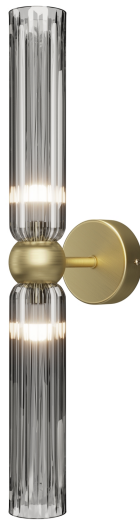

MAYTONI ANTIC - WALL SCONCE 2 LIGHTS GOLD | GRAY GLASS

€ 99,00

The **Maytoni Antic 2-light wall sconce with gray glass** is the ideal choice for modern and sophisticated interiors.

The smoky gray glass, combined with the ribbed texture, creates a soft light, perfect for comfortable and relaxing atmospheres.

SKU: MOD302WL-02GR1 | **Categories:** [Applique](#), [New products](#), [Indoor Lighting](#) | **Tags:** [design wall lamp](#)

GALLERIA IMMAGINI

DESCRIZIONE PRODOTTO

The **Maytoni Antic 2-light wall sconce with gray glass** is the ideal choice for modern and sophisticated interiors.

Main features

- Warm and evocative lighting
- Diffusers: in ribbed gray glass
- Gold-colored metal frame
- Perfect for elegant and contract environments

Technical Specifications

- Type: Wall sconce

- Bulb socket: 2x G9 (bulbs not included)
 - Max power: 28 W
 - Dimmable: No
- Protection rating: IP20 – Class I
 - Voltage: AC 220-240 V
- Dimensions: H 435 mm | W 80 mm | D 125 mm
 - Diffuser diameter: 50 mm
 - Base diameter: 80 mm
- Materials: Metal and glass
 - Warranty: 2 years

**[Maytoni Antic
pendant light gray
glass](#)**

**[Maytoni Antic
Pendant Lamp with
Gray Ribbed Glass](#)**