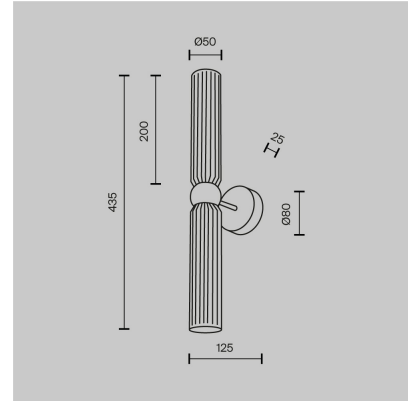

SKU: MOD302WL-02GR1 | **Categories:** [Applique](#), [New products](#), [Indoor Lighting](#) | **Tags:** [design wall lamp](#)

GALLERIA IMMAGINI

DESCRIZIONE PRODOTTO

The **Maytoni Antic 2-light wall sconce with gray glass** is the ideal choice for modern and sophisticated interiors.

Main features

- Warm and evocative lighting
- Diffusers: in ribbed gray glass
- Gold-colored metal frame
- Perfect for elegant and contract environments

Technical Specifications

- Type: Wall sconce

- Bulb socket: 2x G9 (bulbs not included)
 - Max power: 28 W
 - Dimmable: No
- Protection rating: IP20 – Class I
 - Voltage: AC 220-240 V
- Dimensions: H 435 mm | W 80 mm | D 125 mm
 - Diffuser diameter: 50 mm
 - Base diameter: 80 mm
- Materials: Metal and glass
 - Warranty: 2 years

INFORMAZIONI AGGIUNTIVE

Diameter	5
Hight	43.5
Larghezza	
Style	Modern , Contemporary , Classic- modern
structure	Metal
Available colours	
light bulbs	not included
Classe energetica	
Rooms	Living room , Dining room , Kitchen , Bedroom , Entrance / Corridor / Stairway , Attic
Product ready in	25 days