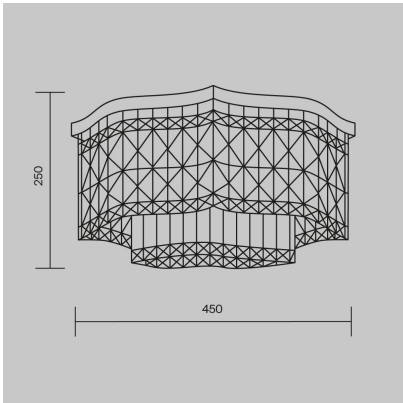

GALLERIA IMMAGINI

DESCRIZIONE PRODOTTO

The **Dune 6-light chrome flush-mount ceiling light** is a decorative lamp perfect for illuminating elegant and refined spaces.

The crystals in various shapes enhance the design of the flush-mount ceiling light, creating a luminous yet balanced effect. The 6 lights with E14 sockets allow you to illuminate halls, living rooms, bedrooms and entryways, decorated in a classic-modern style.

The **chrome finish** makes this version particularly suited to elegant, modern and bright interiors, where the reflective metal and crystal create a precious and harmonious result.

Also available in the **10-light flush-mount ceiling light** version, ideal for larger spaces or for those who desire a more prominent luminous presence.

Technical Specifications

- Finish: chrome metal and crystal
 - Number of lamps: 6 x E14
 - Wattage: max 60 W
 - Dimmable: no
 - IP rating: IP20
 - Protection class: Class 1
 - Voltage: AC 220-240 V
 - Diameter: 450 mm
 - Height: 250 mm