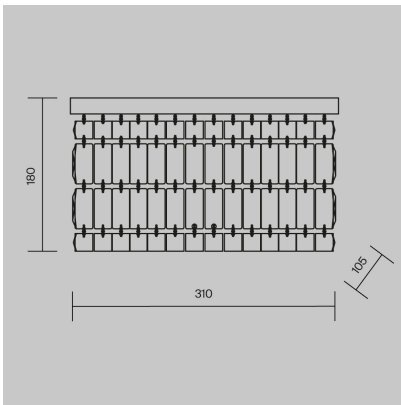

MAYTONI DUNE WALL LAMP - GOLD

€ 138,00

The Dune 2-light wall sconce is an elegant and decorative wall lamp, ideal for illuminating classic and classic-modern settings.

SKU: DIA005WL-02G | **Categories:** [Applique](#), [New products](#), [Indoor Lighting](#) | **Tags:** [wall lamp with crystal](#)

GALLERIA IMMAGINI

DESCRIZIONE PRODOTTO

The Dune 2-light wall sconce is an elegant and decorative wall lamp, ideal for illuminating classic and classic-modern settings.

The gold finish, essential design and crystal details make it a perfect solution for tastefully furnishing living rooms, bedrooms and entryways.

The Dune collection also includes the pendant lamp and ceiling light, to create a coordinated lighting project.

Technical Specifications

- Finish: gold metal
- Number of lamps: 2 x E14
 - Power: 60 W

- Dimmable: no
- IP rating: IP20
- Protection class: Class 1
- Voltage: AC 220-240 V
 - Height: 180 mm
 - Width: 310 mm
- Length / depth: 105 mm

INFORMAZIONI AGGIUNTIVE

Hight	18
Larghezza	31 cm
Style	Classic , Classic- modern
structure	Metal
Available colours	Oro
light bulbs	not included
Rooms	Living room , Dining room , Entrance / Corridor / Stairway
product type	wall lamp
Product ready in	25 days