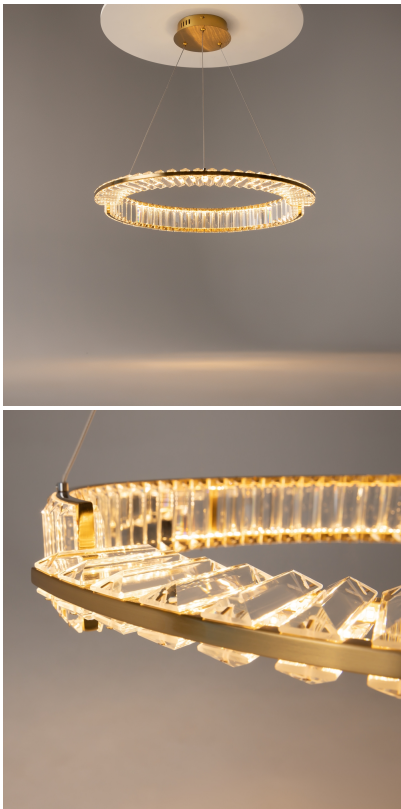

MAYTONI KRONE PENDANT LAMP DIAM. 62 CM

€ 506,00

The **Maytoni Krone** pendant is an elegant designer lamp that combines brass details and precious glass elements to create a bright and sophisticated effect. The circular shape brings harmony to contemporary spaces, while the integrated LED light enhances living and dining rooms with a warm glow.

SKU: P097PL-L36BS3K1 | **Categories:** [Suspension lamp](#), [New products](#), [Indoor Lighting](#) | **Tags:** [pendant lamp with crystal](#), [led suspension lamp](#)

GALLERIA IMMAGINI

DESCRIZIONE PRODOTTO

The **Maytoni Krone** pendant is an elegant designer lamp that combines brass details and precious glass elements to create a bright and sophisticated effect. The circular shape brings harmony to contemporary spaces, while the integrated LED light enhances living and dining rooms with a warm glow.

With its **620 mm** diameter and brass finish, Krone is the ideal choice for those seeking a modern pendant with a strong aesthetic impact.

MAIN FEATURES

- Modern and elegant design
- Metal structure with brass finish
- Decorative diffuser with transparent elements