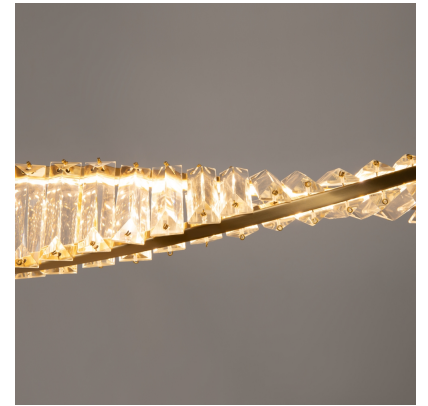

MAYTONI KRONE SOSPENSIONE LED OTTONE 36W 3000K

€ 277,00

The **Maytoni Krone** pendant light features a sinuous and original design with brass finish and is perfect for modern spaces such as dining rooms, living rooms, and kitchens

Thanks to its warm **3000K** light and luminous flux of **2600 lumens**, Krone creates a welcoming and warm atmosphere, enhancing dining tables, kitchen islands, and contemporary minimalist spaces

SKU: P097PL-L36BS3K | **Categories:** [Suspension lamp](#), [New products](#), [Indoor Lighting](#) | **Tags:** [pendant lamp with crystal](#), [led suspension lamp](#)

GALLERIA IMMAGINI

DESCRIZIONE PRODOTTO

The **Maytoni Krone** pendant light features a sinuous and original design with brass finish and is perfect for modern spaces such as dining rooms, living rooms, and kitchens