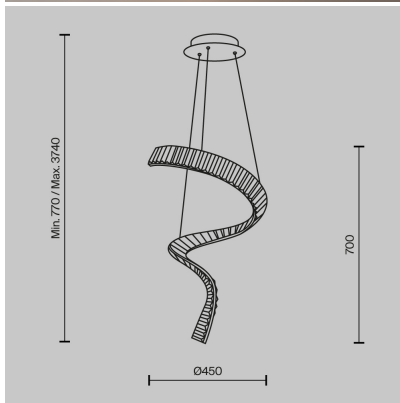

MAYTONI KRONE VERTICAL PENDANT LAMP

€ 629,00

The **Maytoni Krone** pendant is a designer lamp with a strong decorative impact, designed to enhance contemporary spaces with elegance and originality. The sinuous brass-finished structure and transparent luminous details create refined light effects, transforming the lamp into a true piece of furniture.

SKU: P097PL-L48BS3K | **Categories:** [Suspension lamp](#), [New products](#), [Indoor Lighting](#) | **Tags:** [vertical pendant](#), [led suspension lamp](#)

GALLERIA IMMAGINI

DESCRIZIONE PRODOTTO

The **Maytoni Krone** pendant is a designer lamp with a strong decorative impact, designed to enhance contemporary spaces with elegance and originality. The sinuous brass-finished structure and transparent luminous details create refined light effects, transforming the lamp into a true piece of furniture.

TECHNICAL SPECIFICATIONS

- **Type:** Pendant lamp
- **Frame color:** Brass
- **Frame material:** Metal
 - **Power:** 48W
- **Color temperature:** 3000K
- **Luminous flux:** 3300 lm
 - **CRI:** 80
 - **Beam angle:** 180°
- **Voltage:** AC 220-240V
 - **Dimmable:** No
 - **IP rating:** IP20
- **Protection class:** Class 1
 - **Diameter:** 450 mm
- **Minimum height:** 770 mm
- **Maximum height:** 3740 mm

Diameter	45
Hight	374
Style	Modern, Contemporary
structure	Metal
Available colours	Ottone
light bulbs	led module included
Rooms	Living room, Dining room
product type	Suspension
Product ready in	15 days