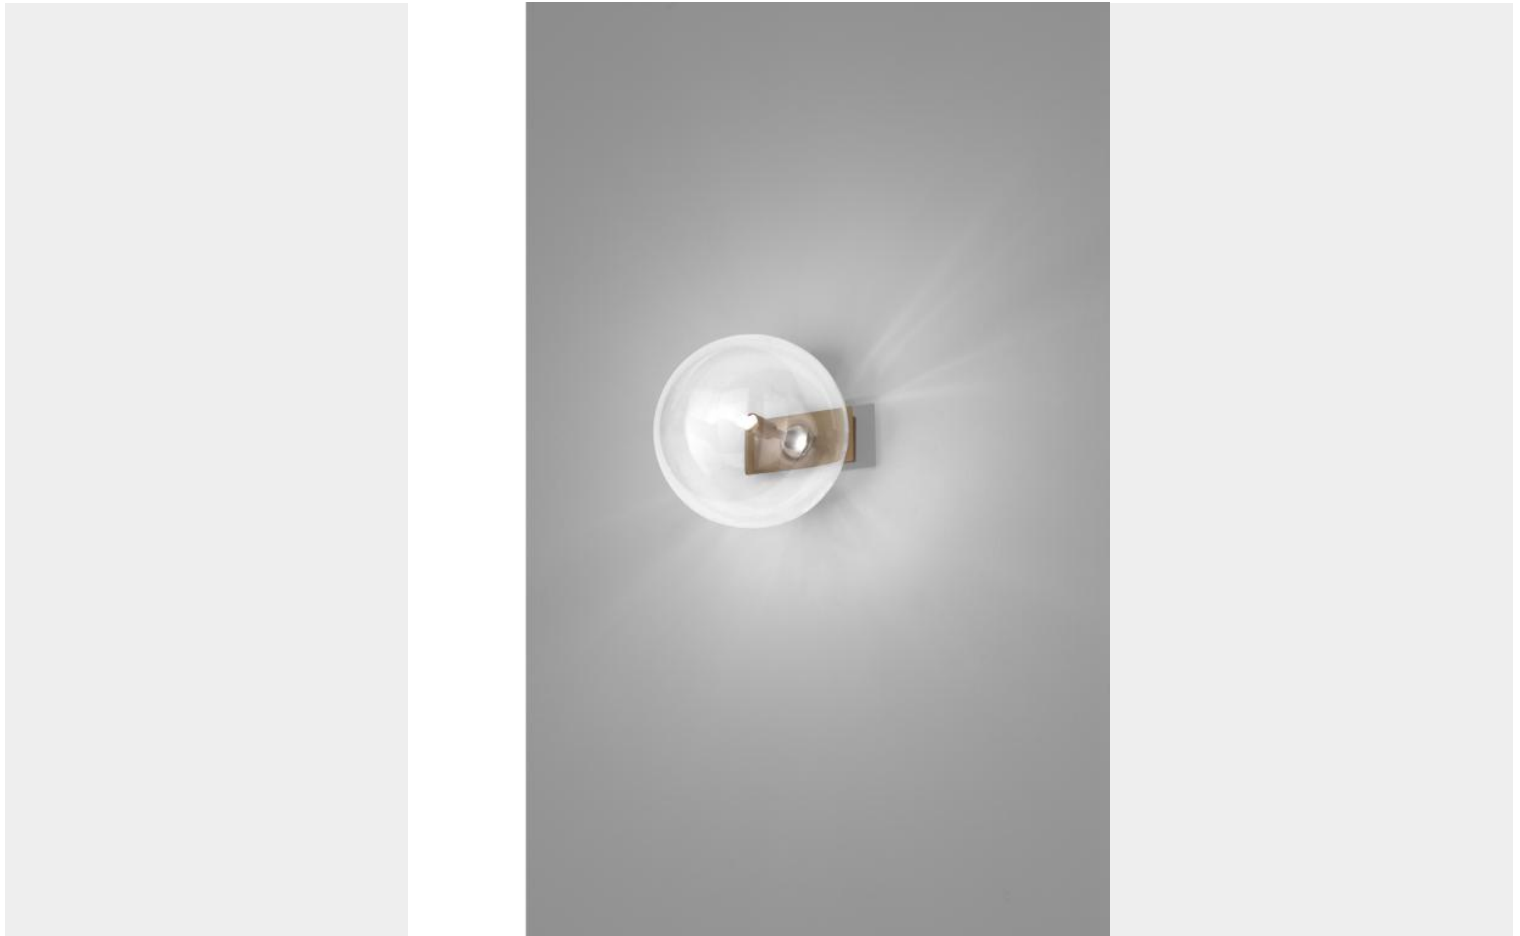

1-LIGHT WALL SCONCE- 267.101.04 ESTRO - METAL LUX

€ 165,00

Wall lamp 1 light in burnished painted metal and transparent glass sphere diameter 20 cm.

A wall lamp with a simple and modern design recommended to light corridors, stairs, entrances, living rooms and bedrooms.

Estro is a creative and elegant collection for refined and modern environments. A complete series of wall lamps, suspension lamps and table lamps of various sizes.

SKU: 267.101.04 | **Categories:** [Applique](#), [Indoor Lighting](#) | **Tags:** [sphere wall lamp](#)

DESCRIZIONE PRODOTTO

Wall lamp 1 light in burnished painted metal and transparent glass sphere diameter 20 cm.

A wall lamp with a simple and modern design recommended to light corridors, stairs, entrances, living rooms and bedrooms.

Estro is a creative and elegant collection for refined and modern environments. A complete series of wall lamps, suspension lamps and table lamps of various sizes.

INFORMAZIONI AGGIUNTIVE

Weight	1 kg
Dimensioni	20 x P.20 cm
Altezza (cm)	20
bulbs	G9 MAX 40W
Glass	sphere Ø 20 cm
Finishes	brunito verniciato
product type	wall lamp
manufacturer	Metal Lux
Product ready in	30 days
Manufacturer\'s warranty	24 months
Rooms	Living room , Dining room , Bedroom , Entrance / Corridor / Stairway , Bathroom , Office
Style	Modern , Contemporary , Minimal